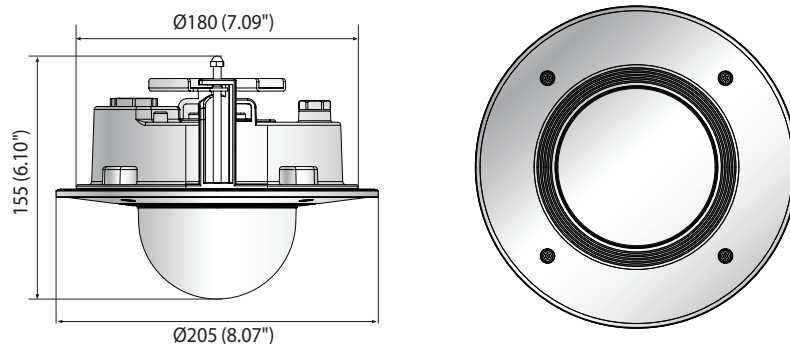

Dimensions

Unit : mm (inch)