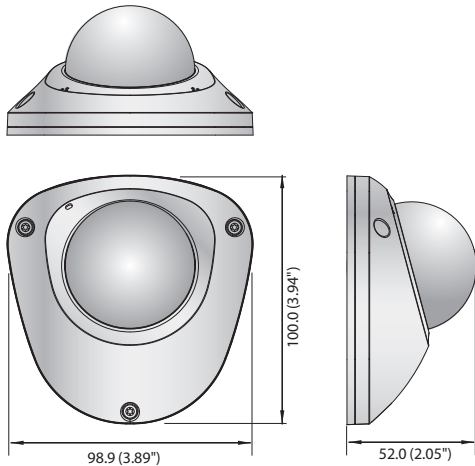

Dimensions

Unit : mm (inch)

XNV-6022R