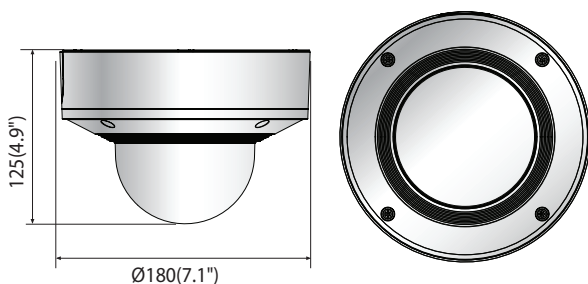

Dimensions

Unit : mm (inch)