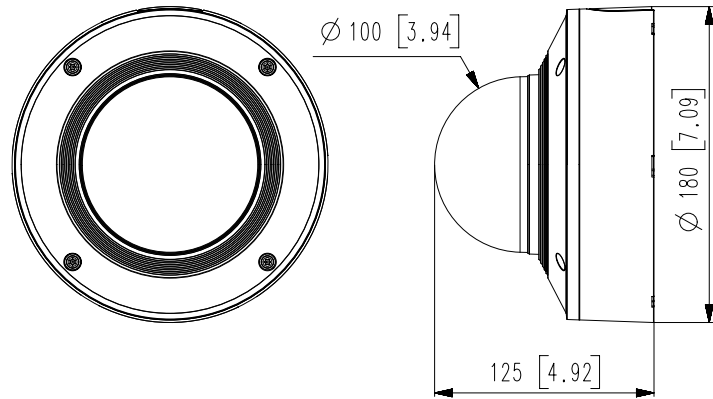

No.	MODEL NAME	DATE
13	XNV-9082R	19.12.18
12	XNV-7082R	19.12.18
11	XNV-6082R	19.12.18
10	PNV-A7081R	19.12.18
9	PNV-A6081R	19.12.18
8	XNV-8081RE	19.12.18
7	XNV-6081RE	19.12.18
6	PNV-A9081R	19.09.27
5	XNV-8081R	19.09.27
4	XNV-6081R	19.09.27
3	XNV-6081	19.09.27
2	XNV-8081Z	19.09.27
1	XNV-6081Z	19.09.27

Unit:mm[inch] SCALE:1/1 © Hanwha Techwin