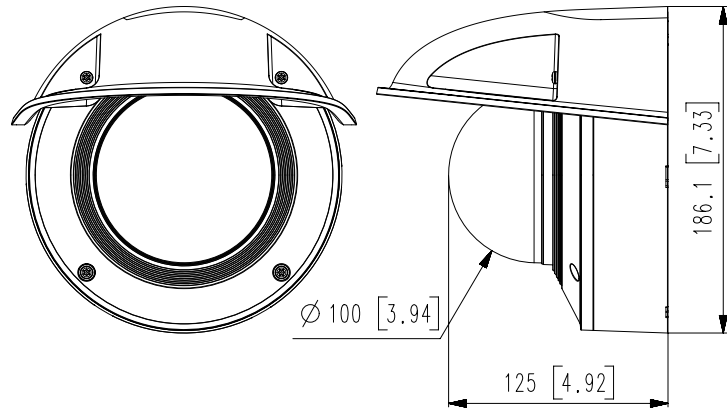

No.	MODEL NAME	DATE
13	XNV-9082R	19.12.18
12	XNV-7082R	19.12.18
11	XNV-6082R	19.12.18
10	PNV-A7081R	19.12.18
9	PNV-A6081R	19.12.18
8	XNV-8081RE	19.12.18
7	XNV-6081RE	19.12.18
6	PNV-A9081R	19.09.27
5	XNV-8081R	19.09.27
4	XNV-6081R	19.09.27
3	XNV-6081	19.09.27
2	XNV-8081Z	19.09.27
1	XNV-6081Z	19.09.27

Unit:mm[inch] SCALE:1/1 © Hanwha Techwin