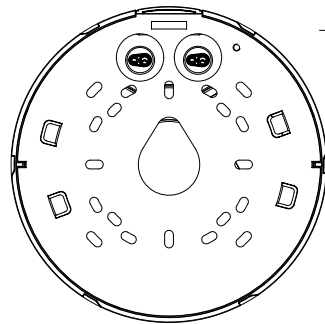

No.	MODEL NAME	DATE
13	XNV-9082R	19.12.18
12	XNV-7082R	19.12.18
11	XNV-6082R	19.12.18
10	PNV-A7081R	19.12.18
9	PNV-A6081R	19.12.18
8	XNV-8081RE	19.12.18
7	XNV-6081RE	19.12.18
6	PNV-A9081R	19.09.27
5	XNV-8081R	19.09.27
4	XNV-6081R	19.09.27
3	XNV-6081	19.09.27
2	XNV-8081Z	19.09.27
1	XNV-6081Z	19.09.27

Unit:mm[inch] SCALE:1/1 © Hanwha Techwin