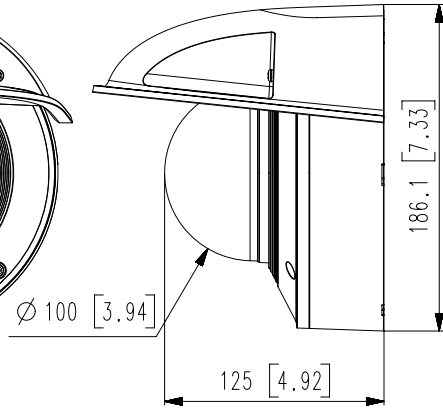

No.	MODEL NAME	DATE
13	XNV-9082R	19.12.18
12	XNV-7082R	19.12.18
11	XNV-6082R	19.12.18
10	PNV-A7081R	19.12.18
9	PNV-A6081R	19.12.18
8	XNV-8081RE	19.12.18
7	XNV-6081RE	19.12.18
6	PNV-A9081R	19.09.27
5	XNV-8081R	19.09.27
4	XNV-6081R	19.09.27
3	XNV-6081	19.09.27
2	XNV-8081Z	19.09.27
1	XNV-6081Z	19.09.27

Unit:mm[inch] SCALE:1/1 © Hanwha Techwin