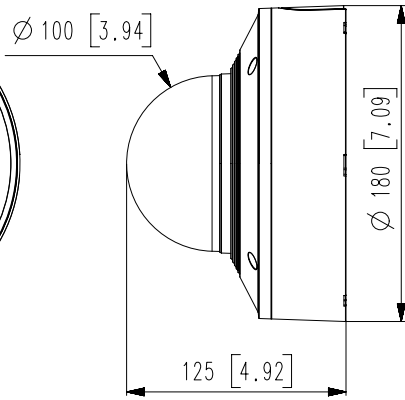

No.	MODEL NAME	DATE
13	XNV-9082R	19.12.18
12	XNV-7082R	19.12.18
11	XNV-6082R	19.12.18
10	PNV-A7081R	19.12.18
9	PNV-A6081R	19.12.18
8	XNV-8081RE	19.12.18
7	XNV-6081RE	19.12.18
6	PNV-A9081R	19.09.27
5	XNV-8081R	19.09.27
4	XNV-6081R	19.09.27
3	XNV-6081	19.09.27
2	XNV-8081Z	19.09.27
1	XNV-6081Z	19.09.27

Unit:mm[inch] SCALE:1/1 © Hanwha Techwin