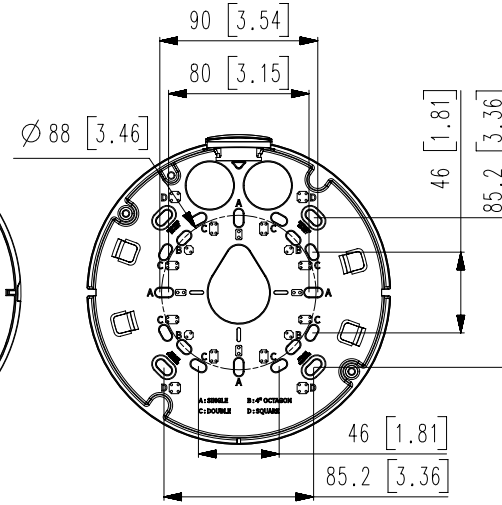

No.	MODEL NAME	DATE
13	XNV-9082R	19.12.18
12	XNV-7082R	19.12.18
11	XNV-6082R	19.12.18
10	PNV-A7081R	19.12.18
9	PNV-A6081R	19.12.18
8	XNV-8081RE	19.12.18
7	XNV-6081RE	19.12.18
6	PNV-A9081R	19.09.27
5	XNV-8081R	19.09.27
4	XNV-6081R	19.09.27
3	XNV-6081	19.09.27
2	XNV-8081Z	19.09.27
1	XNV-6081Z	19.09.27

Unit:mm[inch] SCALE:1/1 © Hanwha Techwin