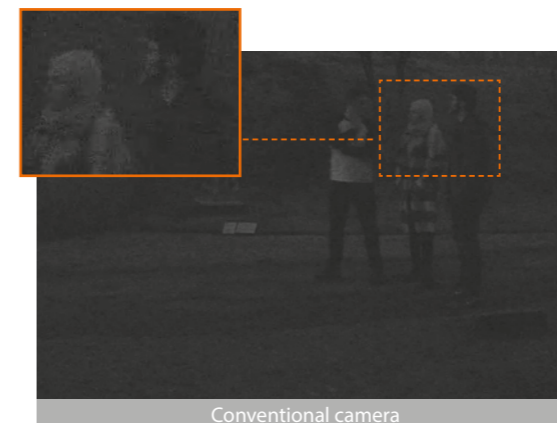

Conventional camera