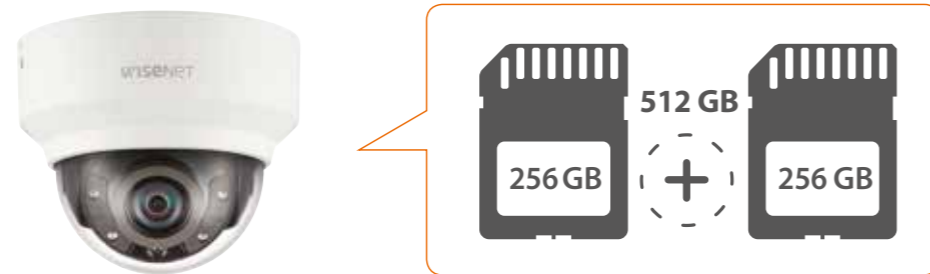

eXtra storage with dual SD slots

Dual SD slots allow up to **512 GB** to be saved automatically to the camera, keeping data safe in the event of an unstable network.