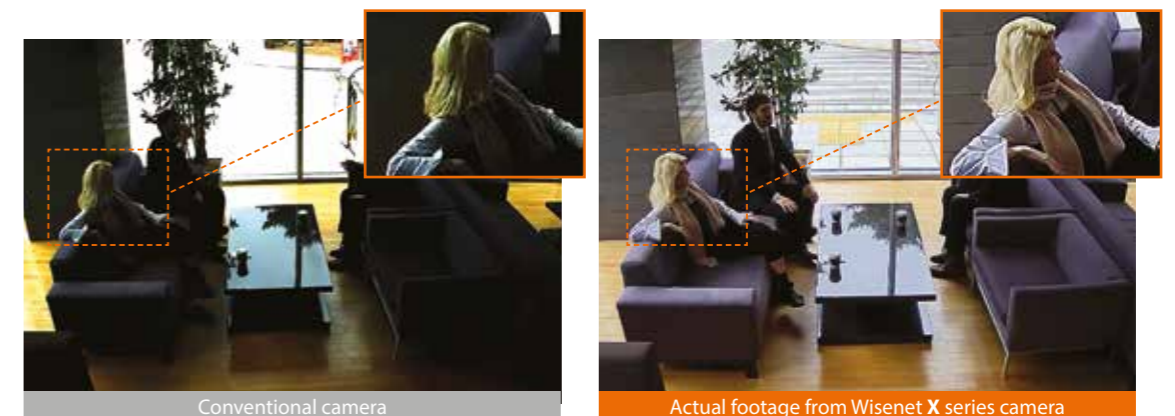

An existing WDR image is captured by composing 2 frames with different exposures. The Wisenet X series with **150dB** WDR uses 4 frames to create a more natural image. Motion blur is a critical weakness of existing WDR, but this new technology removes all movement, providing clear and vivid images.