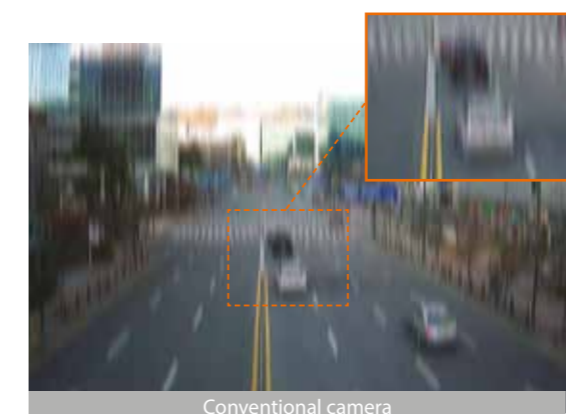

Conventional camera

Actual footage from Wisenet X series camera

CAPTURE EVERY MOMENT

More accurate stabilisation using gyro sensors

Gyro sensors have been added to the technology used in existing cameras for more accurate stabilisation. Stabilisation comes into effect when a camera is disturbed by wind or vibrations.