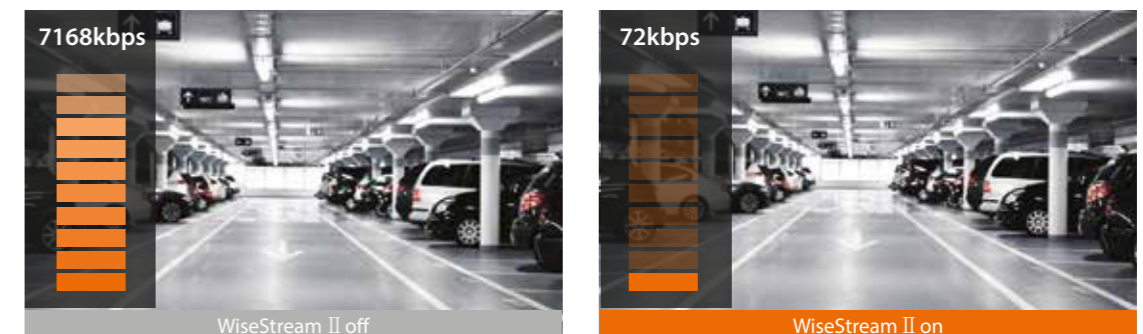

Improve bandwidth by up to 99% using WiseStream II

Using WiseStream II, **Hanwha Techwin's** video compression technology, the Wisenet X series reduces data by up to 99% compared to current H.264 technology, when combined with H.265 compression. System costs are also greatly reduced without comprising image quality.