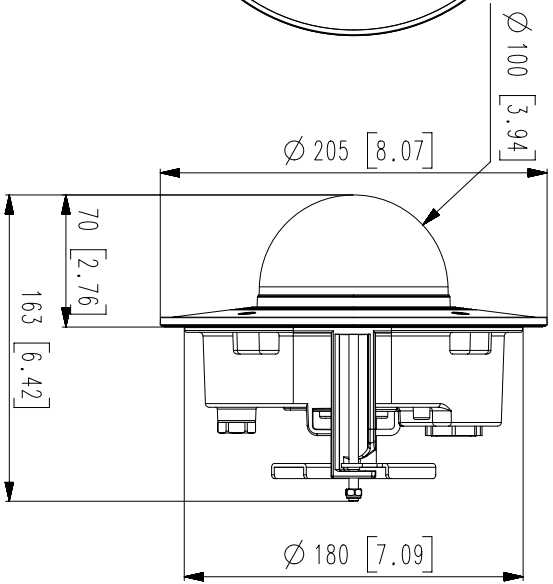

16		
15		
14		
13		
12		
11		
10		
9		
8	XND-9082RF	19.12.
7	XND-8082RF	19.12.18
6	PND-A9081RF	19.09.27
5	XND-8081RF	20.05.20
4	XND-6081RF	20.05.20
3	XND-6081F	20.05.20
2	XND-8081FZ	20.05.20
1	XND-6081FZ	20.05.20
No.	MODEL NAME	DATE

Unit:mm[inch] SCALE:1/1 Hanwha Techwin

© Hanwha Techwin Co.,Ltd. All rights reserved.