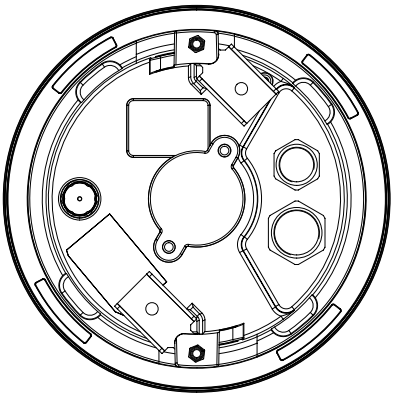

16		
15		
14		
13		
12		
11		
10		
9		
8	XND-9082RF	19.12.
7	XND-8082RF	19.12.18
6	PND-A9081RF	19.09.27
5	XND-8081RF	20.05.20
4	XND-6081RF	20.05.20
3	XND-6081F	20.05.20
2	XND-8081FZ	20.05.20
1	XND-6081FZ	20.05.20
No.	MODEL NAME	DATE

Unit:mm[inch] SCALE:1/1 Hanwha Techwin

© Hanwha Techwin Co.,Ltd. All rights reserved.