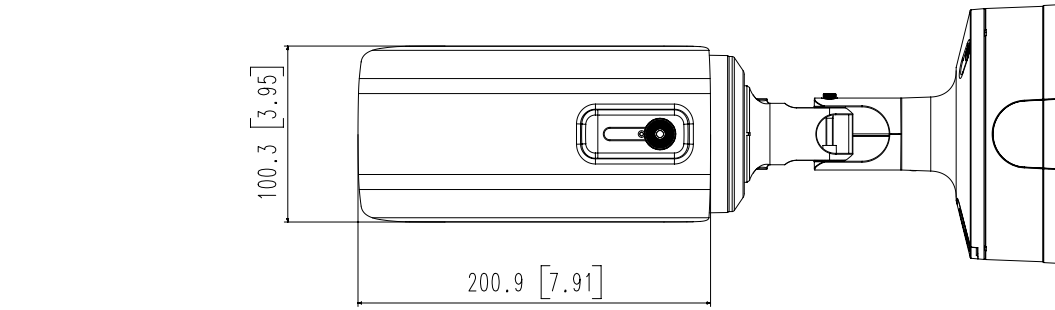

3	PNO-A6081R	'21.04.26
2	XNO-9082R/8082R	'20.05.21
1	PNO-A9081R/A8081R	'19.10.14
No.	MODEL NAME	DATE
Unit:mm[inch]		SCALE:1/1
Hanwha Techwin		

-1/6-0113-

A0

© Hanwha Techwin Co.,Ltd. All rights reserved.