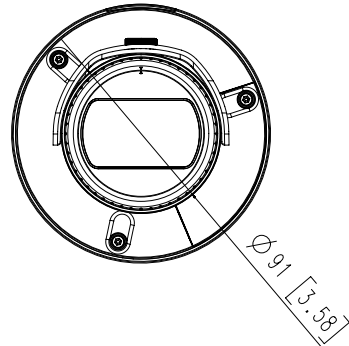

Power Consumption	PoE+: Max 20.0W, typical 17.00W 12VDC: Max 18.00W, typical 16.00W
--------------------------	--

Mechanical	
-------------------	--

Color / Material	Dark gray / Aluminum
Product Dimensions / Weight	Ø91.0x368.6mm (3.58" x 14.51") (Without sunshield), Weight : 2.48Kg (5.47lb)

DORI (EN62676-4 standard)	
----------------------------------	--

Detect (25PPM/ 8PPF)	Wide: 62.9m(206.34ft) / Tele: 183m(600.33ft)
Observe (63PPM/ 19PPF)	Wide: 25.1m(82.34ft) / Tele: 73.3m(240.46ft)
Recognize (125PPM/ 38PPF)	Wide: 12.6m(41.33ft) / Tele: 36.6m(120.07ft)
Identify (250PPM/ 76PPF)	Wide: 6.3m(20.67ft) / Tele: 18.3m(60.03ft)

3	PNO-A6081R	'21.04.26
2	XNO-9082R/8082R	'20.05.21
1	PNO-A9081R/A8081R	'19.10.14
No.	MODEL NAME	DATE
Unit:mm[inch]		SCALE:1/1
Hanwha Techwin		

-1/6-0113-

A0

© Hanwha Techwin Co.,Ltd. All rights reserved.