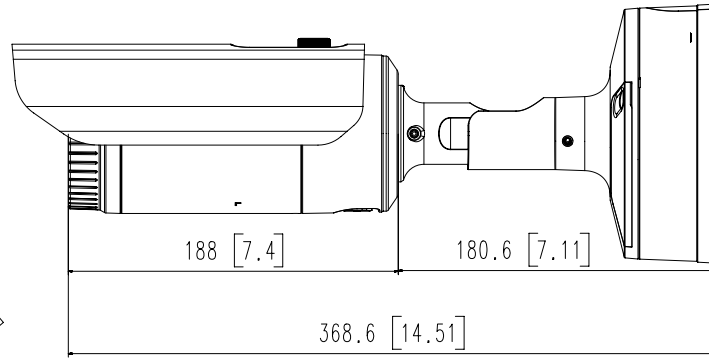

3	PNO-A6081R	'21.04.26
2	XNO-9082R/8082R	'20.05.21
1	PNO-A9081R/A8081R	'19.10.14
No.	MODEL NAME	DATE
Unit:mm[inch]		SCALE:1/1
Hanwha Techwin		

-1/6-0113-

A0

© Hanwha Techwin Co.,Ltd. All rights reserved.