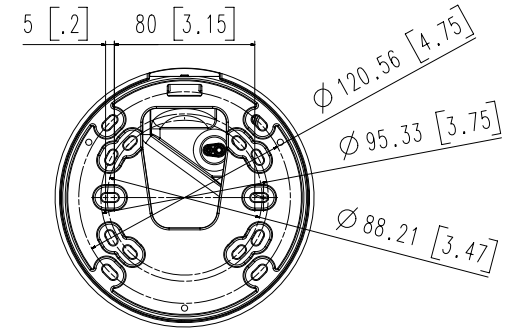

3	PNO-A6081R	'21.04.26
2	XNO-9082R/8082R	'20.05.21
1	PNO-A9081R/A8081R	'19.10.14
No.	MODEL NAME	DATE
Unit:mm[inch]		SCALE:1/1
Hanwha Techwin		

-1/6-0113-

A0

© Hanwha Techwin Co.,Ltd. All rights reserved.