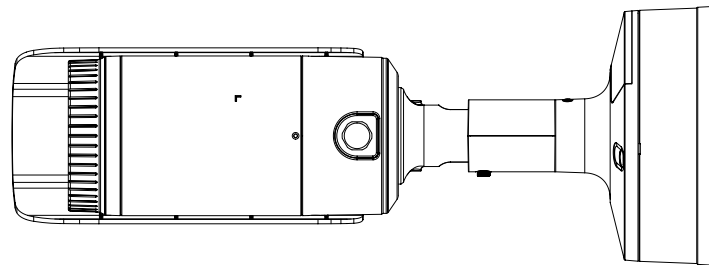

3	PNO-A6081R	'21.04.26
2	XNO-9082R/8082R	'20.05.21
1	PNO-A9081R/A8081R	'19.10.14
No.	MODEL NAME	DATE
Unit:mm[inch]		SCALE:1/1
Hanwha Techwin		

-1/6-0113-

A0

© Hanwha Techwin Co.,Ltd. All rights reserved.