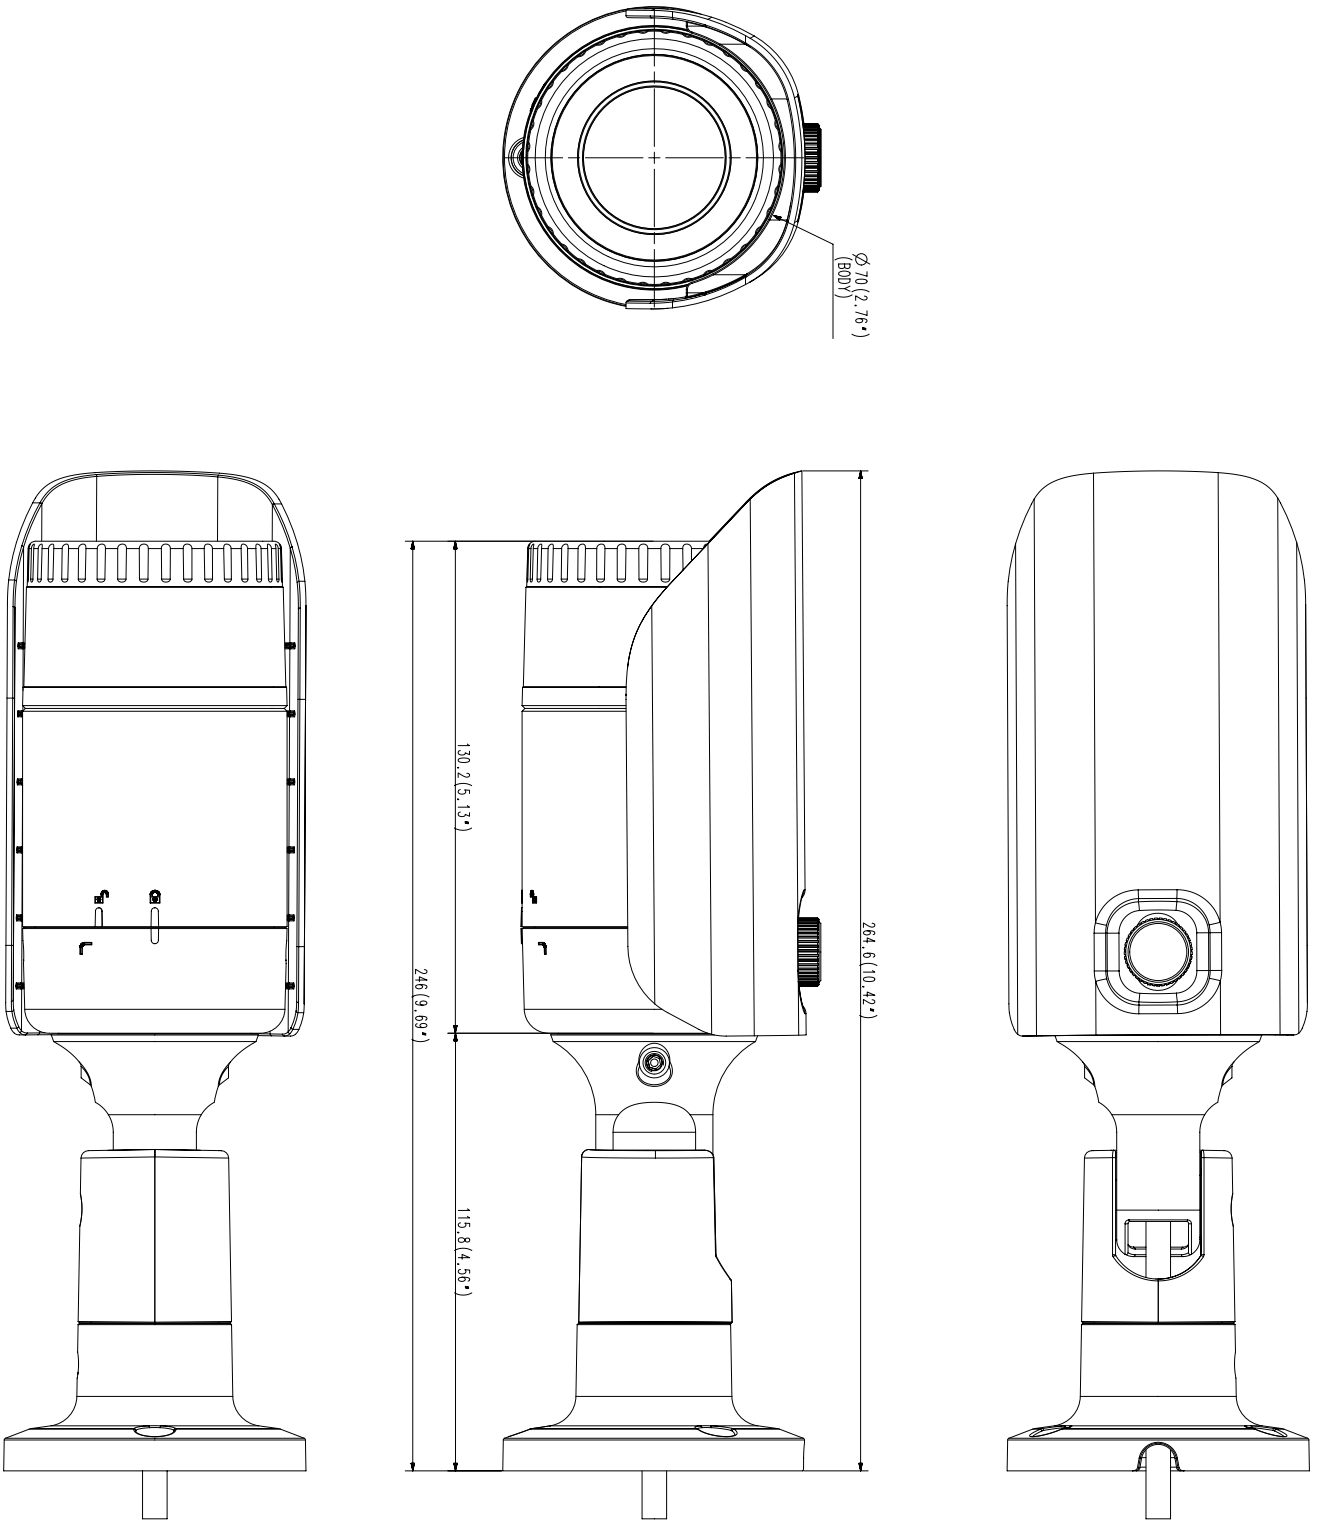

HCO-7010RA

QHD (4MP) Analog IR Bullet Camera

Key Features

- QHD (2560 x 1440, 30fps) resolution
- 0.26 Lux@F1.8 (Color), 0 Lux (B/W : IR LED on)
- Built-in 2.8mm fixed lens
- Day & Night (ICR), DWDR, Motion detection
- IR Viewable Length 20m
- Transmission distance max.500m
- Easy installation (Plug & play), IP66, IK10

Accessories (Optional)

SBO-100B1

SBP-302PM

Video	
Imaging Device	1/3" 4MP CMOS
Resolution	2560x1440
Max. Framerate	30fps@4M(N), 25fps@4M(P)
Min. Illumination	Color: 0.26Lux(F1.8, 1/30sec) BW: 0Lux(IR LED on)
Video Out	BNC(AHD), additional CVBS for installation(2Pin connector type)
Video Transmission Distance	500m(5C2V Coaxial Cable)
Lens	
Focal Length (Zoom Ratio)	2.8mm fixed
Max. Aperture Ratio	F1.8
Angular Field of View	H: 107.48°, V: 59.67°, D: 122.01°
Min. Object Distance	0.5m(1.64ft)
Operational	
Day & Night	Auto(ICR)
Backlight Compensation	UserBLC, HLC, DWDR
Digital Noise Reduction	2DDNR
Motion Detection	4 zones
Privacy Masking	2 zones
Gain Control	Low / Middle / High / Very High
White Balance	ATW / AWC / Manual / Indoor / Outdoor
Electronic Shutter Speed	1/30 ~ 1/12,000sec(N), 1/25~ 1/12,000sec(P)
Video Rotation	H-Rev/V-Rev
Analytics	Motion detection
IR Viewable Length	20m(65.62ft)
Coaxial Protocol	ACP(AHD Coax Protocol), CVBS: Pelco-C(Coaxitron)
Environmental & Electrical	
Operating Temperature / Humidity	-30°C ~ +55°C (-22°F ~ +131°F) / Less than 90% RH * Start up should be done at above -10°C
Certification	IP66, IK10
Input Voltage	12VDC
Power Consumption	Max 5W
Mechanical	
Color / Material	Dark Gray / Aluminum
Product dimensions / weight	Ø70.0 x 246.0mm(Ø2.76"x9.69"), 670g(1.48 lb)

UNIT (inch)	MM	DESIGN	CHECK	APPROVAL
SCALE 1 / 1	HTW	-	-	-
17.07.26	17.07.26	17.07.26	17.07.26	

PART NAME	MODEL NAME	CODE NO.
-	HCO-7010R/7020R/7030R	049964