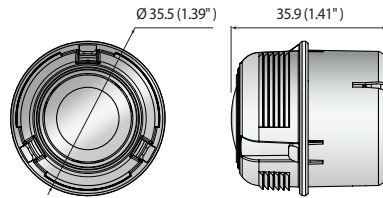

SLA-5M3700D/5M4600D/5M7000D

Exchangeable 5MP lenses for PNM-9000VD

Dimensions

Unit : mm (inch)

Key Features

- 0.16Lux@Color, B/W
- WDR 120dB, Day&Night (Electrical)
- Selectable lens options
- 3.7 / 4.6 / 7.0mm fixed lens

	SLA-5M3700D	SLA-5M4600D	SLA-5M7000D
VIDEO			
Imaging Device	1/1.8" 5MP CMOS	1/1.8" 5MP CMOS	1/1.8" 5MP CMOS
Effective Pixels	2616(H) x 1976(V)	2616(H) x 1976(V)	2616(H)x1976(V)
Min. Illumination	Color : 0.16Lux (F1.6, 1/30sec, 30IRE) B/W : 0.16Lux (F1.6, 1/30sec, 30IRE)"	Color : 0.16Lux (F1.6, 1/30sec, 30IRE) B/W : 0.16Lux (F1.6, 1/30sec, 30IRE)	Color : 0.16Lux (F1.6, 1/30sec, 30IRE) B/W : 0.16Lux (F1.6, 1/30sec, 30IRE)
LENS			
Focal Length (Zoom Ratio)	3.7mm fixed focal	4.6mm fixed focal	7.0mm fixed focal
Max. Aperture Ratio	F1.6	F1.6	F1.6
Angular Field of View	H : 97.5°, V : 71.9°, D : 126.2°	H : 77.9°, V : 57.9°, D : 98.7°	H : 50.7°, V : 37.8°, D : 63.8°
Lens Type	Fixed focal	Fixed focal	Fixed focal
PAN / TILT / ROTATE			
Pan / Tilt / Rotate Range	-90°~+90° / +36~+73° / -180°~+180°	-90°~+90° / +36~+73° / -180°~+180°	-90°~+90° / +36~+73° / -180°~+180°
OPERATIONAL			
Wide Dynamic Range	120dB	120dB	120dB
Day & Night	Auto (Electrical)	Auto (Electrical)	Auto (Electrical)
MECHANICAL			
Color / Material	Black / Plastic	Black / Plastic	Black / Plastic
Product dimensions / weight	Ø35.5 x 35.9mm (1.40 x 1.41") / 35g (0.08 lb)	Ø35.5 x 35.9mm (1.40 x 1.41") / 35g (0.08 lb)	Ø35.5 x 35.9mm (1.40 x 1.41") / 35g (0.08 lb)