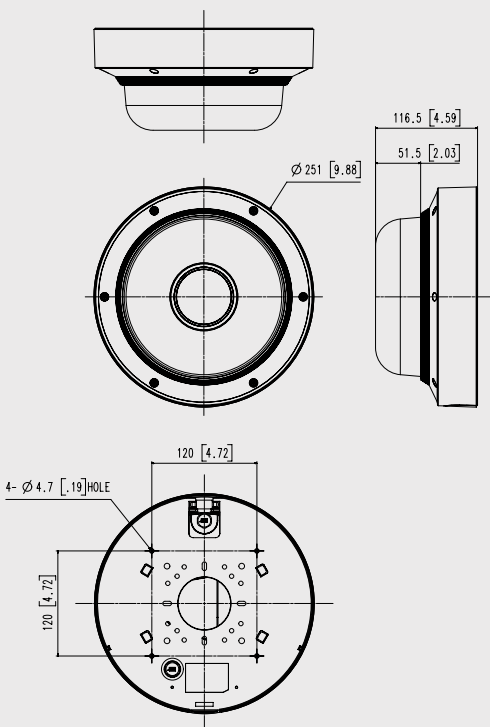

Key Features

- 2MP x 3ch Multi-directional camera
- Max. 30fps (H.265, H.264, MJPEG)
- 3.0~6.0mm(2x) motorized varifocal lens
- H.265, H.264, MJPEG codec, Multi streaming
- Video analytics, WiseStreamII
- IP66, IK10, NEMA4X

Dimensions

Unit:mm(inch)

PNM-8082VT

NETWORK

Security	HTTPS(SSL) Login Authentication Digest Login Authentication IP Address Filtering User access log 802.1X Authentication(EAP-TLS, EAP-LEAP) Device Certificate(Hanwha Techwin Root CA)
Application Programming Interface	ONVIF Profile S/G/T SUNAPI(HTTP API)

GENERAL

Webpage Language	English, Korean, Chinese, French, Italian, Spanish, German, Japanese, Russian, Swedish,, Portuguese, Czech, Polish, Turkish, Dutch, Hungarian, Greek
Edge Storage	Micro SD/SDHC/SDXC 2slot 512x2GB
Memory	TBD

ENVIRONMENTAL & ELECTRICAL

Operating Temperature / Humidity	-40°C~+55°C(-40°F~+131°F) / Less than 95% RH (Non condensing) *Start up should be above at -35°C
Storage Temperature / Humidity	-50°C~+60°C(-58°F~+140°F) / Less than 90% RH
Certification	IP66, IK10, NEMA4X
Input Voltage	PoE+
Power Consumption	TBD

MECHANICAL

Colour / Material	White / Aluminum
RAL Code	RAL9003
Product dimensions / weight	$\varnothing 251 \times 116.5$mm / 3Kg

DORI (EN62676-4 STANDARD)

Detect (25PPM/ 8PPF)	Wide: 28.4m(11.18ft) / Tele: 71.8m(28.27ft)
Observe (63PPM/ 19PPF)	Wide: 11.4m(4.49ft) / Tele: 28.7m(11.30ft)
Recognize (125PPM/ 38PPF)	Wide: 5.7m(2.24ft) / Tele: 14.4m(5.67ft)
Identify (250PPM/ 76PPF)	Wide: 2.8m(1.10ft) / Tele: 7.8m(3.07ft)

* The latest product information / specification can be found at hanwha-security.com

* Design and specifications are subject to change without notice.

* Wisenet is the proprietary brand of Hanwha Techwin.