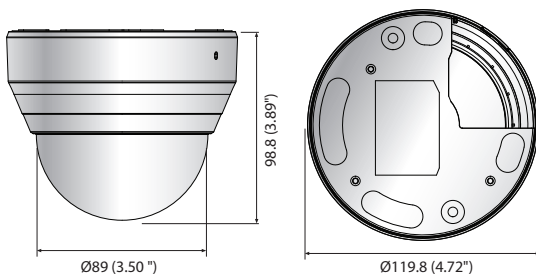

## Key Features

- Max. 2megapixel (1920 x 1080) resolution
- 3.2 ~ 10mm varifocal lens
- Max. 30fps@all resolutions (H.264)
- H.264, MJPEG codec supported, Multiple streaming
- Day & Night (ICR), WDR (120dB)
- Tampering, Motion detection
- Micro SD/SDHC memory slot (Max. 32GB), PoE
- Hallway view, WiseStreamII support
- IR viewable length 20m

## Dimensions

Unit : mm (inch)