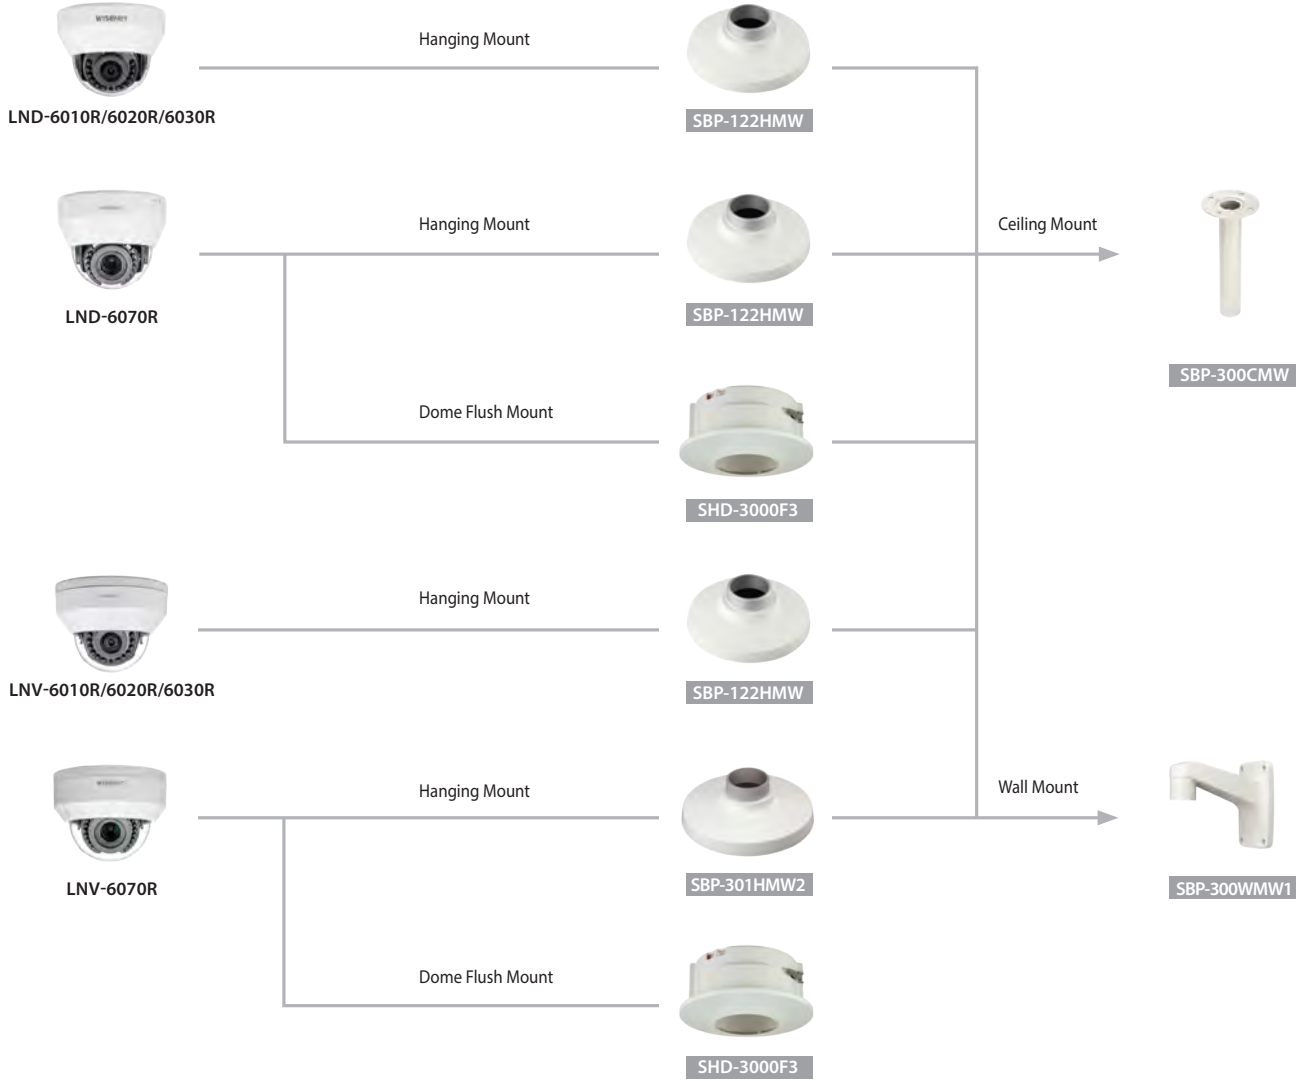

Accessory configuration