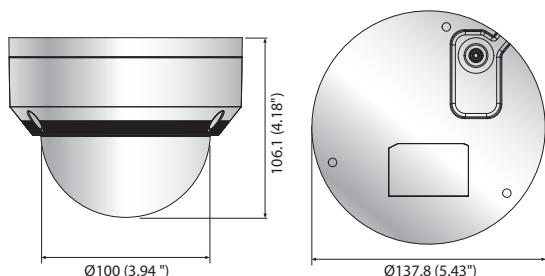

## Dimensions

Unit : mm (inch)

## Key Features

- Max. 2megapixel (1920 x 1080) resolution
- 3.2 ~ 10mm varifocal lens
- Max. 30fps@all resolutions (H.264)
- H.264, MJPEG codec supported, Multiple streaming
- Day & Night (ICR), WDR (120dB)
- Tampering, Motion detection
- Micro SD/SDHC memory slot (Max. 32GB), PoE
- Hallway view, WiseStreamII support
- IR viewable length 30m
- IP66, IK10 support