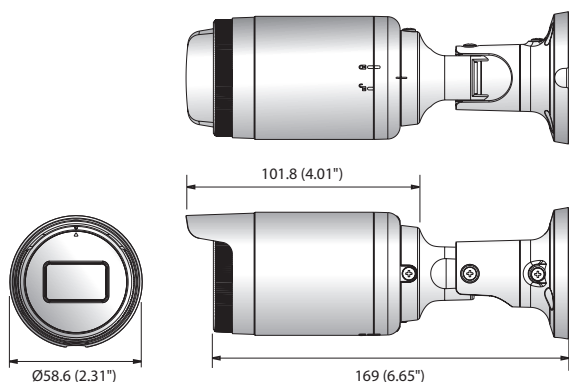

Dimensions

Unit : mm (inch)

LNO-6010R/6020R/6030R	
VIDEO	
Imaging Device	1/2.9" 2.19M CMOS
Total Pixels	2,000(H) x 1,121(V)
Effective Pixels	1,984(H) x 1,105(V)
Scanning System	Progressive Scan
Min. Illumination	Color : 0.18Lux (F2.0), B/W : 0Lux (IR LED on)
LENS	
Focal Length (Zoom Ratio)	3mm fixed (LNO-6010R), 4mm fixed (LNO-6020R), 6mm fixed (LNO-6030R)
Max. Aperture Ratio	F2.0
Angular Field of View	H : 102° / V : 54° / D : 120° (LNO-6010R) H : 80° / V : 43° / D : 94° (LNO-6020R) H : 51° / V : 29° / D : 58° (LNO-6030R)
Min. Object Distance	0.5m (1.64ft)
Lens / Mount Type	Fixed / Board-in type
OPERATIONAL	
IR Viewable Length	30m (98.43ft)
Camera Title	Off / On (Displayed up to 15 characters)
Day & Night	Auto (ICR) / Color / B/W / Schedule
Backlight Compensation	Off / BLC / WDR
Wide Dynamic Range	120dB
Contrast Enhancement	SSDR (Off / On)
Digital Noise Reduction	SSNR (Off / On)
Motion Detection	Off / On (4ea rectangular zones)
Privacy Masking	Off / On (6ea rectangular zones)
Gain Control	Off / Low / Middle / High
White Balance	ATW / AWC / Manual / Indoor / Outdoor
LDC (Lens Distortion Correction)	Off / On (5 levels with min / max)
Electronic Shutter Speed	Minimum / Maximum / Anti flicker
Flip / Mirror	Off / On, Hallway view
Video & Audio Analytics	Tampering, Motion detection
Alarm Triggers	Motion detection, Tampering detection, SD card error
Alarm Events	File upload via FTP and E-mail, Local storage recording at event, Notification via E-mail
NETWORK	
Ethernet	RJ-45 (10/100BASE-T)
Video Compression Format	H.264, MJPEG
Resolution	1920 x 1080, 1280 x 1024, 1280 x 960, 1280 x 720, 1024 x 768, 800 x 600, 800 x 448, 720 x 576, 640 x 480, 640 x 360, 320 x 240
Max. Framerate	H.264 : Max. 30fps at all resolutions MJPEG : Max. 1fps at 1920 x 1080, 1280 x 1024, 1280 x 720, 1024 x 768, Max. 15fps at other resolution
WiseStream II	Support
Video Quality Adjustment	H.264, MJPEG : Target Bitrate Level Control
Bitrate Control Method	H.264 : CBR or VBR, MJPEG : VBR
Streaming Capability	Multiple streaming (Up to 3 profiles)
IP	IPv4, IPv6
Protocol	TCP/IP, UDP/IP, RTP(UDP), RTP(TCP), RTCP,RTSP, NTP, HTTP, HTTPS, SSL/TLS, DHCP, PPPoE, FTP, SMTP, ICMP, IGMP, SNMPv1/v2c/v3(MIB-2), ARP, DNS, DDNS, QoS, UPnP,
Security	HTTPS(SSL) login authentication, Digest login authentication, IP address filtering, User access log, 802.1X authentication (EAP-TLS, EAP-LEAP)
Streaming Method	Unicast / Multicast
Max. User Access	6 users at unicast mode
Edge Storage	Micro SD/SDHC Max. 32GB - Motion images recorded in the SD memory card can be downloaded - Manual recording at local PC
Application Programming Interface	ONVIF profile S/G, SUNAPI (HTTP API)
Webpage Language	English, French, German, Spanish, Italian, Chinese, Korean, Russian, Japanese, Swedish, Danish, Portuguese, Turkish, Polish, Czech, Rumanian, Serbian, Dutch, Croatia, Hungary, Greek, Finnish, Norwegian
Web Viewer	Supported OS : Windows 7, 8.1, 10, Mac OS X 10.10, 10.11, 10.12 Non-plugin Webviewer - Supported Browser : Google Chrome 63, MS Edge 41, Mozilla Firefox 57 (Window 64bit only), Apple Safari 11 (Mac OS X only) Plug-in Webviewer - Supported Browser : MS Explore 11
Central Management Software	SmartViewer, SSM
ENVIRONMENTAL	
Operating Temperature / Humidity	-30°C ~ +55°C (-22°F ~ +131°F) / Less than 90% RH * Start up should be done at above -20°C (-4°F)
Storage Temperature / Humidity	-30°C ~ +60°C (-22°F ~ +140°F) / Less than 90% RH
Ingress Protection	IP66
ELECTRICAL	
Input Voltage / Current	PoE (IEEE802.3af, Class3)
Power Consumption	6.5W
MECHANICAL	
Color / Material	Dark gray / Plastic
Dimensions (WxH)	Ø58.6 x 182.0mm (Ø2.31" x 7.17")
Weight	240g (0.53 lb)