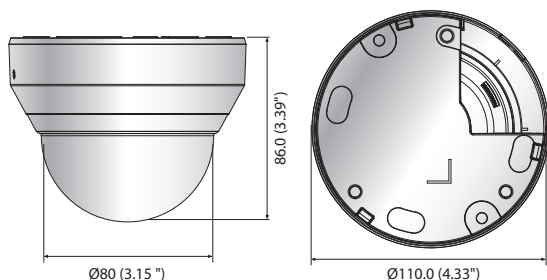

## Dimensions

Unit : mm (inch)

## Key Features

- Max. 2megapixel (1920 x 1080) resolution
- Built-in 3mm fixed lens (LND-6010R)  
4mm fixed lens (LND-6020R)  
6mm fixed lens (LND-6030R)
- Max. 30fps@all resolutions (H.264)
- H.264, MJPEG codec supported, Multiple streaming
- Day & Night (ICR), WDR (120dB)
- Tampering, Motion detection
- Micro SD/SDHC memory slot (Max. 32GB), PoE
- Hallway view, WiseStreamII support
- IR viewable length 20m