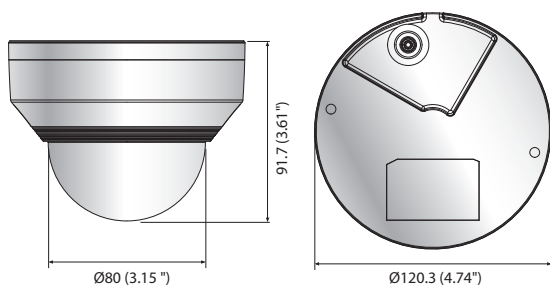

## L series

- Max. 2megapixel(1920 x 1080) resolution
- H.264, MJPEG codec
- Max. 30fps@2MP (H.264)
- True WDR(120dB), WiseStream II
- Hallway view, LDC(Lens Distortion Correction)
- Motion detection, Tampering
- SD/SDHC memory slot(Max. 32GB), PoE
- IP66 / IK10 support(Vandal-Resistant cameras)

## Key Features

- Max. 2megapixel (1920 x 1080) resolution
- Built-in 3mm fixed lens (LNV-6010R)  
4mm fixed lens (LNV-6020R)  
6mm fixed lens (LNV-6030R)
- Max. 30fps@all resolutions (H.264)
- H.264, MJPEG codec supported, Multiple streaming
- Day & Night (ICR), WDR (120dB)
- Tampering, Motion detection
- Micro SD/SDHC memory slot (Max. 32GB), PoE
- Hallway view, WiseStreamII support
- IR viewable length 30m
- IP66, IK10 support

## Dimensions

Unit: mm (inch)