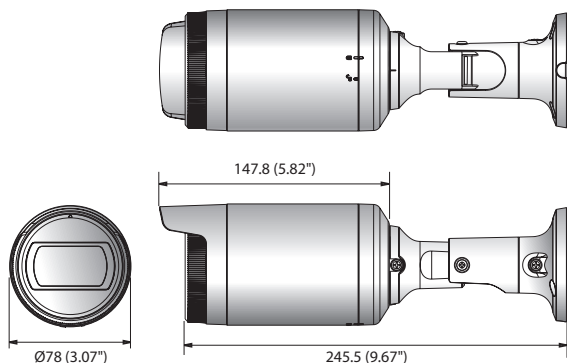

## Key Features

- Max. 2megapixel (1920 x 1080) resolution
- 3.2 ~ 10mm varifocal lens
- Max. 30fps@all resolutions (H.264)
- H.264, MJPEG codec supported, Multiple streaming
- Day & Night (ICR), WDR (120dB)
- Tampering, Motion detection
- Micro SD/SDHC memory slot (Max. 32GB), PoE
- Hallway view, WiseStreamII support
- IR viewable length 30m
- IP66 support

## Dimensions

Unit : mm (inch)