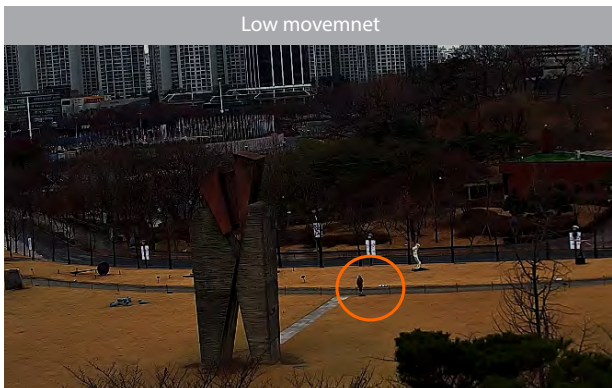

Improve bandwidth using WiseStream II

WiseStream II is an advanced video compression technology based on motion analytics to maintain video quality whilst reducing the amount of data required. WiseStream II reduces noise and minimizes image quality degradation, which are common problems of traditional image compression artifacts and image noise in low light settings.

WiseStream II OFF : 7162kbps **WiseStream II ON : 1685kbps**