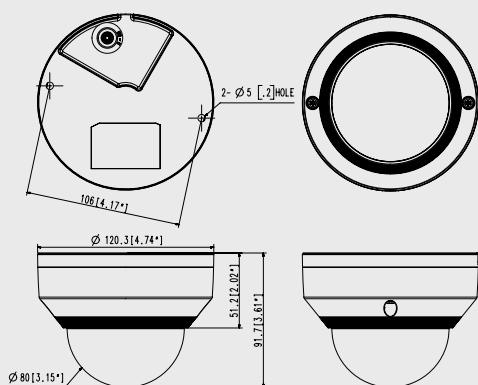

Key Features

- Max. 2megapixel (1920 x 1080) resolution
- Built-in 4mm fixed lens
- Max. 30fps@all resolutions (H.264)
- H.264, MJPEG codec supported, Multiple streaming
- Day & Night (ICR), WDR (120dB)
- Tampering, Motion detection
- microSD/SDHC/SDXC memory slot (Max. 32GB), PoE
- Hallway view, WiseStreamII support
- IR viewable length 30m
- IP66,IK10 support

Dimensions

Unit:mm(inch)

LNV-6022R

NETWORK

Edge Storage	Micro SD/SDHC 1slot 32GB
Application Programming Interface	ONVIF Profile S/G/T SUNAPI(HTTP API)
Webpage Language	English, Korean, Chinese, French, Italian, Spanish, German, Japanese, Russian, Swedish, Portuguese, Czech, Polish, Turkish, Dutch
Web Viewer	Supported OS: Windows 7, 8.1, 10, Mac OS X 10.12, 10.13, 10.14 Recommended Browser: Google Chrome Supported Browser: MS Explore11, MS Edge, Mozilla Firefox(Window 64bit only), Apple Safari(Mac OS X only)
Memory	512MB RAM, 256MB Flash

ENVIRONMENTAL

Operating Temperature / Humidity	-30°C ~ +55°C(-22°F ~ +131°F) / Less than 90% RH * Start up should be done at above -20°C(-4°F)
Storage Temperature / Humidity	-30°C ~ +55°C(-22°F ~ +131°F) / Less than 90% RH
Certification	IP66, IK10

ELECTRICAL

Input Voltage	PoE(IEEE802.3af, Class2)
Power Consumption	Max 6.4W, Typical 5.0W

MECHANICAL

Colour / Material	White / Plastic, Aluminum
RAL Code	RAL9003
Product dimensions / weight	$\phi 120.3 \times 91.7 \text{mm} (\phi 4.74 \times 3.61")$, 410g

DORI

Detect (25PPM/ 8PPF)	42.4m(139.17ft)
Observe (63PPM/ 19PPF)	17.0m(55.67ft)
Recognize (125PPM/ 38PPF)	8.5m(27.83ft)
Identify (250PPM/ 76PPF)	4.2m(13.92ft)

* The latest product information / specification can be found at hanwha-security.com

* Design and specifications are subject to change without notice.

* Wisenet is the proprietary brand of Hanwha Techwin.