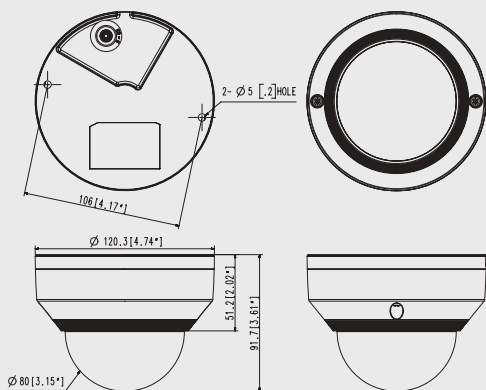

Key Features

- Max. 2megapixel (1920 x 1080) resolution
- Built-in 6mm fixed lens
- Max. 30fps@all resolutions (H.264)
- H.264, MJPEG codec supported, Multiple streaming
- Day & Night (ICR), WDR (120dB)
- Tampering, Motion detection
- microSD/SDHC/SDXC memory slot (Max. 32GB), PoE
- Hallway view, WiseStreamII support
- IR viewable length 30m
- IP66,IK10 support

Dimensions

Unit:mm(inch)

LNV-6032R

Application Programming Interface	ONVIF Profile S/G/T SUNAPI(HTTP API)
Webpage Language	English, Korean, Chinese, French, Italian, Spanish, German, Japanese, Russian, Swedish, Portuguese, Czech, Polish, Turkish, Dutch
Web Viewer	Supported OS: Windows 7, 8.1, 10, Mac OS X 10.12, 10.13, 10.14 Recommended Browser: Google Chrome Supported Browser: MS Explore11, MS Edge, Mozilla Firefox(Window 64bit only), Apple Safari(Mac OS X only)
Memory	512MB RAM, 256MB Flash

ENVIRONMENTAL

Operating Temperature / Humidity	-30°C ~ +55°C(-22°F ~ +131°F) / Less than 90% RH * Start up should be done at above -20°C(-4°F)
Storage Temperature / Humidity	-30°C ~ +55°C(-22°F ~ +131°F) / Less than 90% RH
Certification	IP66, IK10

ELECTRICAL

Input Voltage	PoE(IEEE802.3af, Class2)
Power Consumption	Max 6.4W, Typical 5.0W

MECHANICAL

Colour / Material	White / Plastic, Aluminum
RAL Code	RAL9003
Product dimensions / weight	ϕ120.3x91.7mm(ϕ4.74x3.61"), 410g

DORI

Detect (25PPM/ 8PPF)	77.4m(253.77ft)
Observe (63PPM/ 19PPF)	30.9m(101.51ft)
Recognize (125PPM/ 38PPF)	15.5m(50.75ft)
Identify (250PPM/ 76PPF)	7.7m(25.38ft)

* The latest product information / specification can be found at hanwha-security.com

* Design and specifications are subject to change without notice.

* Wisenet is the proprietary brand of Hanwha Techwin.