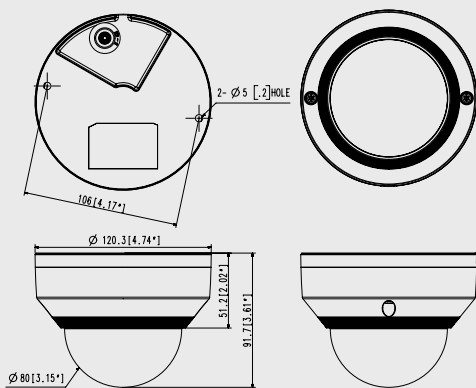

Key Features

- 2 Megapixel (1920 x 1080) resolution
- Built-in 2.8mm fixed lens
- 30fps@all resolutions (H.264)
- H.264, MJPEG codec support, Multiple streaming
- Day & Night (ICR), WDR (120dB)
- Tampering, Motion detection
- Micro SD/SDHC memory slot (Max. 32GB), PoE
- Hallway View, WiseStream II support
- IR viewable length 30m
- IP66, IK10 support
- White camera body
- Genetec Stratocast compatible

Dimensions

Unit:mm(inch)

LNV-6012R

NETWORK	
Web Viewer	Supported OS: Windows 7, 8.1, 10, Mac OS X 10.12, 10.13, 10.14 Recommended Browser: Google Chrome Supported Browser: MS Explore11, MS Edge, Mozilla Firefox(Window 64bit only), Apple Safari(Mac OS X only)
Memory	512MB RAM, 256MB Flash
ENVIRONMENTAL	
Operating Temperature / Humidity	-30°C ~ +55°C(-22°F ~ +131°F) / Less than 90% RH * Start up should be done at above -20°C(-4°F)
Storage Temperature / Humidity	-30°C ~ +55°C(-22°F ~ +131°F) / Less than 90% RH
Certification	IP66, IK10
ELECTRICAL	
Input Voltage	PoE(IEEE802.3af, Class2)
Power Consumption	Max 6.4W, Typical 5.0W
MECHANICAL	
Colour / Material	White / Plastic, Aluminum
RAL Code	RAL9003
Product dimensions / weight	Ø120.3x91.7mm(Ø4.74x3.61"), 410g
DORI	
Detect (25PPM/ 8PPF)	25.1m(82.28ft)
Observe (63PPM/ 19PPF)	10.0m(32.91ft)
Recognize (125PPM/ 38PPF)	5.0m(16.46ft)
Identify (250PPM/ 76PPF)	2.5m(8.23ft)