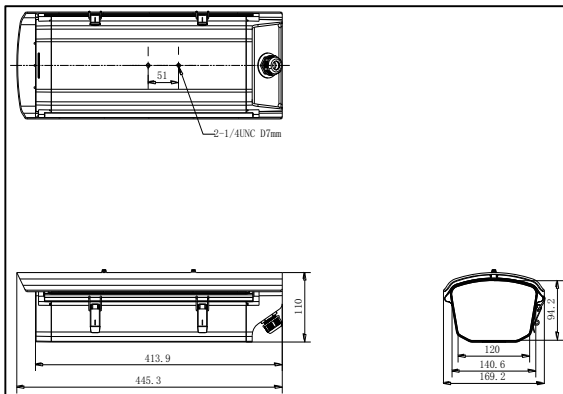

DS-1331HZ-C

Outdoor Housing

Features:

- Adopt side-cover design for convenient installation and maintenance.
- Adopt stainless steel dual-hasps design, water-proof up to IP 67
- Partial glass silk print to protect imaging area
- Built-in automatic temperature control system to ensure stable running.

Order Model:

DS-1331HZ-C

Dimension:

Parameter:

Parameters	Model	DS-1331HZ-C
		Outdoor Housing
Produce features		Contain fan, suitable for high temperature environment
Working temperature		-20°C ~ +60°C, Humidity 95% or less (non-condensing)
Automatic temperature control range		Without heating Fan on: 45°±5°C Fan off: 35°±5°C
Power		DC12V
Power consumption		Fan: 4W
Protection level		IP67
Material		Main: aluminum alloy Window: glass
Dimension(mm)		455.3×169.2×110
Matching power supply		DC12V 2A Power pack
Weight		1900g