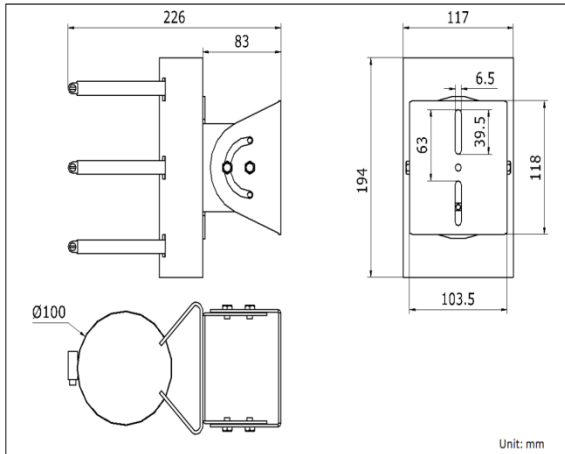

DS-1214ZJ

Horizontal Pole Mount

Features:

- For horizontal pole mounting
- The clasp is made of stainless steel
- Mounting board is made of aluminum die-casting alloy

Dimension:

Note: The actual bracket may vary from the picture above.

Order Model:

DS-1214ZJ

Parameter:

Model	DS-1214ZJ
Parameter	Horizontal Pole Mount Bracket
Appearance	Hikvision White
Material	Aluminum Alloy & Steel
Dimension	117×226×194mm
Weight	1895g

Notice:

- The site of screw hole should be noticed when using with housing
- Load capacity of pole should be more than 3 times the weight of camera and bracket
- Load capacity of clamp is 6 KG