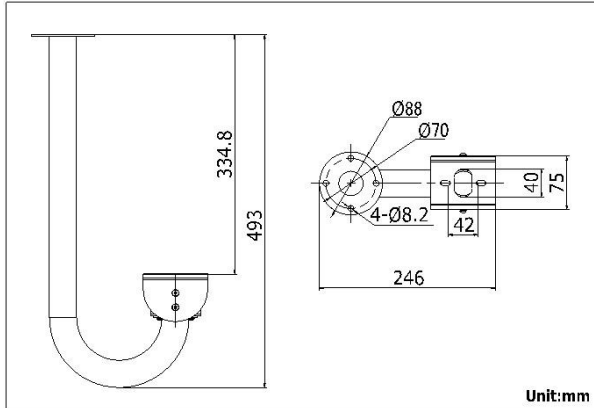

DS-1269ZJ

Pendent Mounting Bracket

Dimension:

Order model:

DS-1269ZJ

Parameters:

Model	DS-1269ZJ
Parameter	Pendent Mounting Bracket
Color	Hik white
Material	Aluminum Alloy
Dimension	493 × 246 × 88mm
Weight	540g

Notice:

- Pay attention to color matching
- The bracket should be installed on the flat surface of a wall
- The wall must be capable of supporting more than 3 times the total load of camera and bracket
- The maximum load capacity of the mount is **6KG**