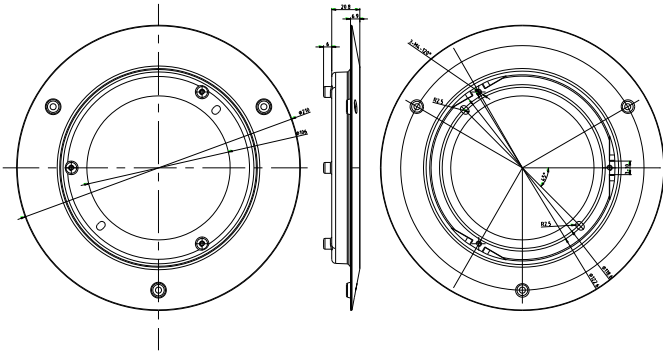

DS-1241ZJ

In-ceiling Mounting Bracket for Dome Camera

Features:

- Aluminum alloy material with surface spray treatment
- Design of cap is for convenient wiring

Dimension:

Order Model:

DS-1241ZJ

Parameter:

Model	DS-1241ZJ
Parameters	In-ceiling Mounting Bracket for Dome Camera
Appearance	Hikvision White
Material	Aluminum Alloy
Dimension	Φ 210×26.8mm
Weight	260g

Notice:

- The bracket should be installed on flat wall
- Waterproof rubber is necessary for outdoor application
- The wall must be capable of supporting over 3 times as much as the total weight of the camera and the mount.
- The maximum load capacity of the bracket is 4.5KG

Model Suitable:

DS-2CC51xxP(N)-VP series
 DS-2CC51xxP(N)-VPIR series
 DS-2CC51xxP(N)-VPIRH series
 DS-2CE555F5P(N)-(A)VPIR3
 DS-2CE56D5T-(A)VPIR3
 DS-2CE56C5T-(A)VPIR3

Note: The actual dome camera may vary from the picture above.