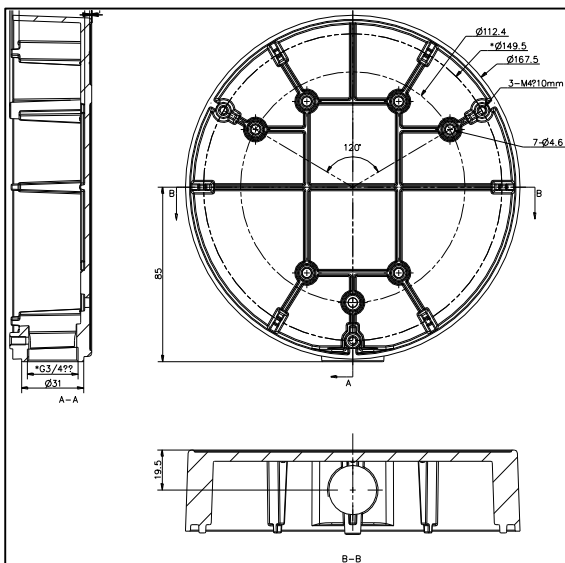

DS-1280ZJ-DM25(M1)

Junction Box for Dome Camera

Features:

- Aluminum alloy material with surface spray treatment
- Waterproof design
- Cable hole on bracket makes the feature better

Dimension:

Order Model:

DS-1280ZJ-DM25(M1)

Parameter:

Model	DS-1280ZJ-DM25(M1)
Parameters	Junction Box for Dome Camera
Appearance	Hikvision White
Material	Aluminum Alloy
Dimension	167.5×167.5×42mm
Weight	362g

Notice:

- The bracket should be installed on flat wall
- Waterproof rubber is necessary for outdoor application
- The wall must be capable of supporting over 3 times as much as the total weight of the camera and the mount.
- The maximum load capacity of the bracket is 4.5KG

Note: The actual dome camera may vary from the picture above.