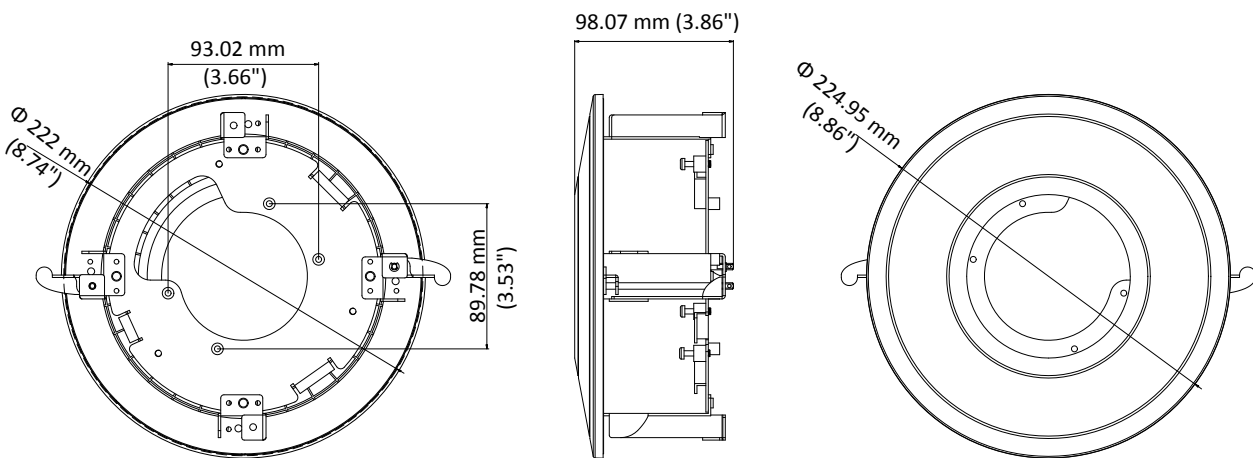

## DS-1227ZJ-DM32

In-Ceiling Mounting Bracket for Dome Camera

### Features

- Steel and plastic material with surface spray treatment
- Magnetic design facilitates dome camera installation
- In-ceiling mounting saves installation space

### Dimension

\*  $\Phi$  222 mm ( $\Phi$  8.86") is the diameter for the cable hole on the ceiling.

### Parameters

Model	DS-1227ZJ-DM32
Parameters	In-Ceiling Mounting Bracket for Dome Camera
Appearance	Hikvision White
Material	Steel and Plastic
Dimension	$\Phi$ 224.95 mm $\times$ 98.07 mm ( $\Phi$ 8.86" $\times$ 3.86")
Weight	660 g (1.46 lb.)