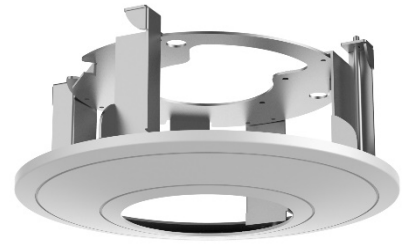

## DS-1227ZJ-DM32

In-Ceiling Mounting Bracket for Dome Camera

### Features

- Steel and plastic material with surface spray treatment
- Magnetic design facilitates dome camera installation
- In-ceiling mounting saves installation space

### Dimension

\*  $\Phi$  222 mm ( $\Phi$  8.86") is the diameter for the cable hole on the ceiling.

### Parameters

Model	DS-1227ZJ-DM32
Parameters	In-Ceiling Mounting Bracket for Dome Camera
Appearance	Hikvision White
Material	Steel and Plastic
Dimension	$\Phi$ 224.95 mm $\times$ 98.07 mm ( $\Phi$ 8.86" $\times$ 3.86")
Weight	660 g (1.46 lb.)