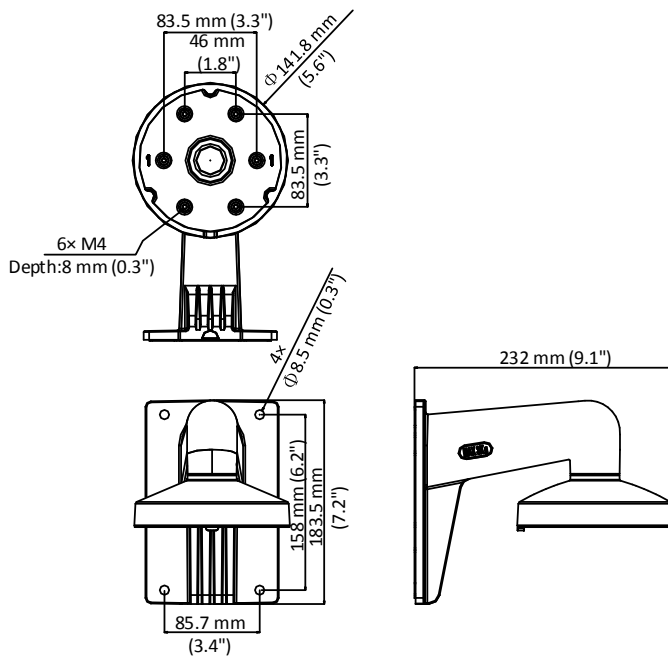

### Wall Mounting Bracket for Dome Camera

#### Dimension

#### Parameter

Model	DS-1273ZJ-DM32
Parameters	Wall Mounting Bracket for Dome Camera
Appearance	Hikvision White
Material	Aluminum Alloy
Dimension	Φ 141.8 mm × 183.5 mm × 232 mm (5.6" × 7.2" × 9.1")
Weight	650 g (1.4 lb.)