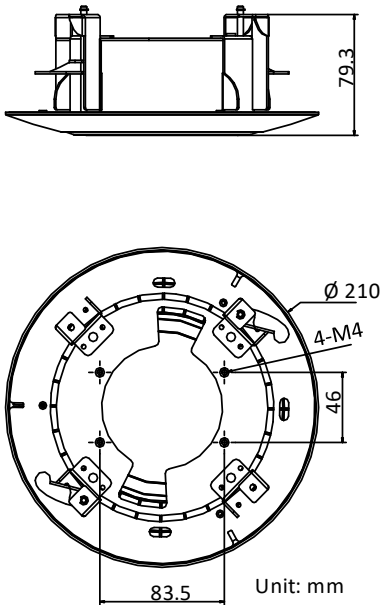

## DS-1227ZJ-PT6

In-Ceiling Mounting Bracket for Dome Camera

### Features

- Steel and plastic material with surface spray treatment
- Magnetic design facilitates dome camera installation
- In-Ceiling mounting saves installation space

### Dimension

### Parameter

Model	DS-1227ZJ-PT6
Parameters	In-Ceiling Mounting for Dome Camera
Appearance	Hikvision White
Material	Steel and Plastic
Dimension	Φ210 × 79.3 mm
Weight	520 g