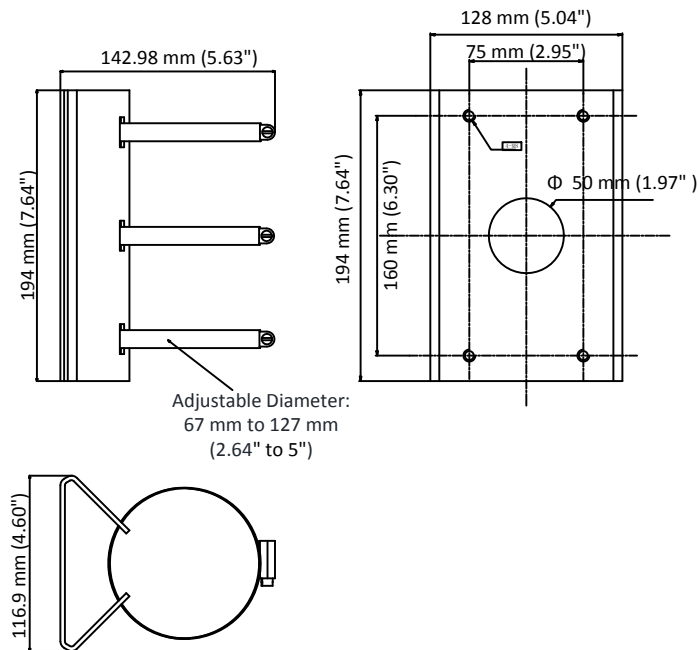

DS-1684ZJ

Vertical Pole Mounting Bracket for PanoVu & Speed Dome

Feature

- Stainless steel material with surface spray treatment
- The bracket formed by one piece stainless steel ensures the reliable structure
- Adjustable diameter from 67 mm to 127 mm

Dimension

Available Model

DS-1684ZJ

Parameter

Model	DS-1684ZJ
Parameters	Vertical Pole Mounting Bracket for PanoVu & Speed Dome
Appearance	Hikvision White
Material	Stainless Steel
Dimension	Φ 67 mm to 127 mm × 194 mm (2.64" to 5" × 7.64")
Weight	1300 g (2.87 lb.)

Note

- Cooperate with DS-1603ZJ or DS-1602ZJ, when using the bracket.
- The waterproof rubber is necessary for the outdoor application.
- The pole must be capable of supporting at least 3 times as much as the total weight of the device and the bracket.
- The bracket's maximum load capacity is 20 Kg (44 lb.).