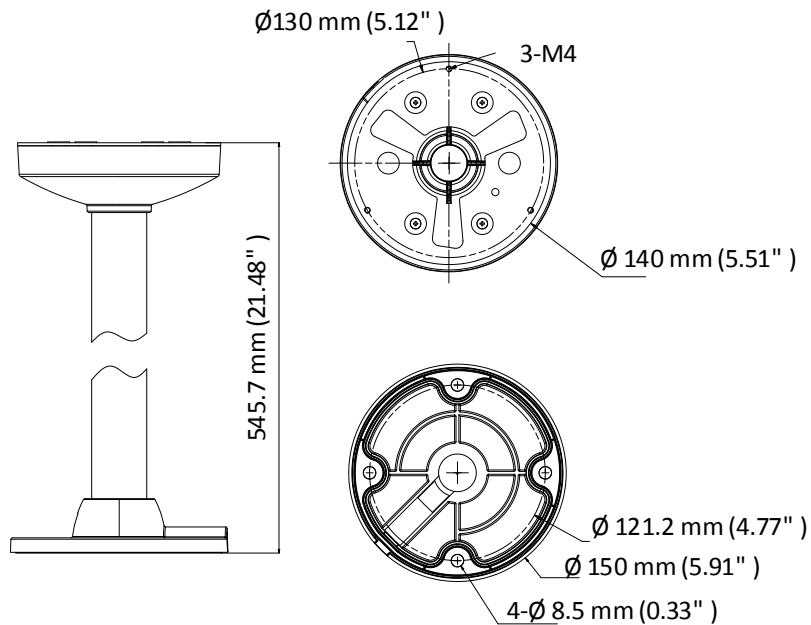

### Pendant Mount

#### Dimension

#### Parameter

Model	DS-1271ZJ-140-DM45
Parameters	Pendant Mount
Appearance	Hikvision White
Material	Aluminum Alloy
Dimension	$\varnothing 150 \text{ mm} \times 545.7 \text{ mm (5.91" } \times 21.48\text{")}$
Weight	1125 g (2.48 lb.)

#### Notes

- The mount should be installed on the flat surface.
- The waterproof rubber is necessary for the outdoor application.
- The wall must be capable of supporting at least 3 times as much as the total weight of the camera, and the mount.
- The mount's maximum load capacity is 3 kg (6.61 lb.).