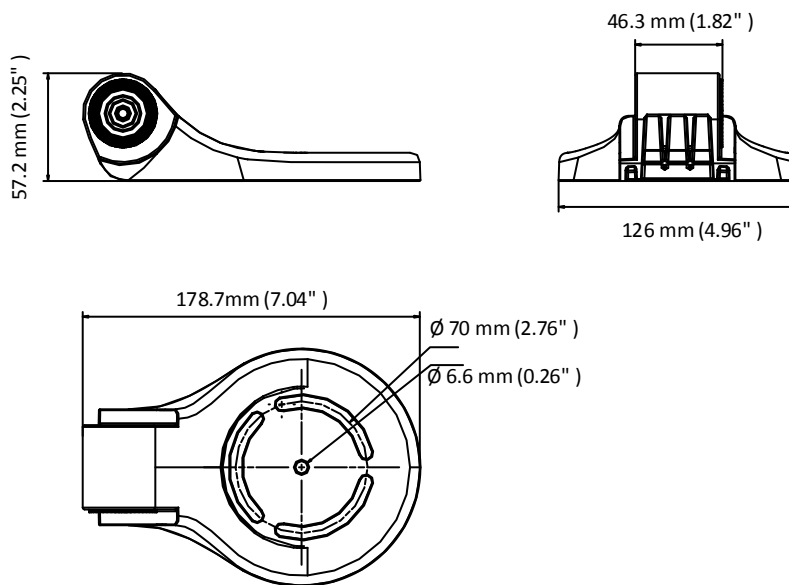

#### Feature

- Plastic with surface spray treatment
- Install the mount on pole, or column top
- Adjustable pan angle for 60°
- Applies to target capture camera

#### Dimension

#### Parameter

Model	DS-2665ZJ-P
Parameters	Column Mount
Appearance	Platinum Gray
Material	ADC12
Dimension	178.7 mm × 126 mm × 57.2 mm (7.04" × 4.96" × 2.25")
Weight	439 g (0.97 lb.)