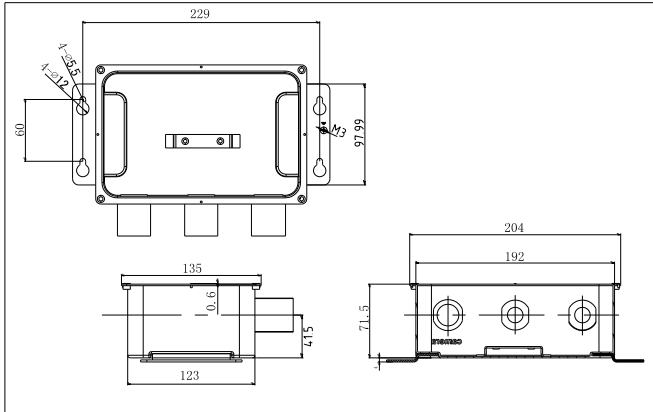

### Dimensions:

### Specification:

Model	DS-1284ZJ-M
Parameter	Junction Box
Appearance	Stainless steel color
Application	Suitable for bullet and turret camera
Material	Stainless steel 316L
Dimension	229×210×135mm
Weight	1981g