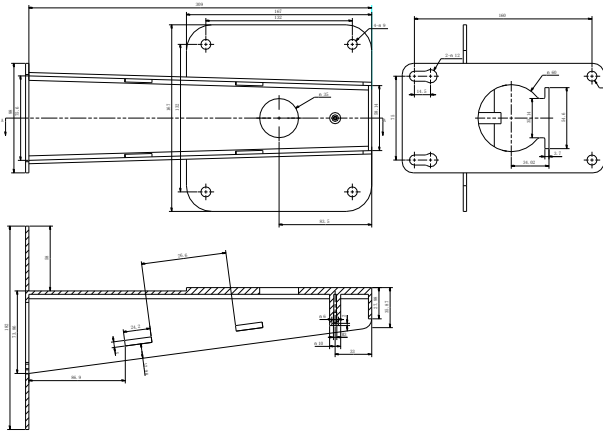

DS-1693ZJ-S

Wall Mount Bracket for
Positioning System

Features:

- Steel material with surface spray treatment
- Hikvision white

Dimension:

Order Model:

DS-1693ZJ-S

Parameter:

Model	DS-1693ZJ-S
Parameters	Wall Mount Bracket for Positioning System
Appearance	Hikvision White
Material	Steel & Plastic
Dimension	167×182×309mm
Weight	2330g

Notice:

- The bracket should be installed on flat wall
- The wall must be capable of supporting over 3 times as much as the total weight of the camera and the mount.

Note: The actual bracket may vary from the picture above.