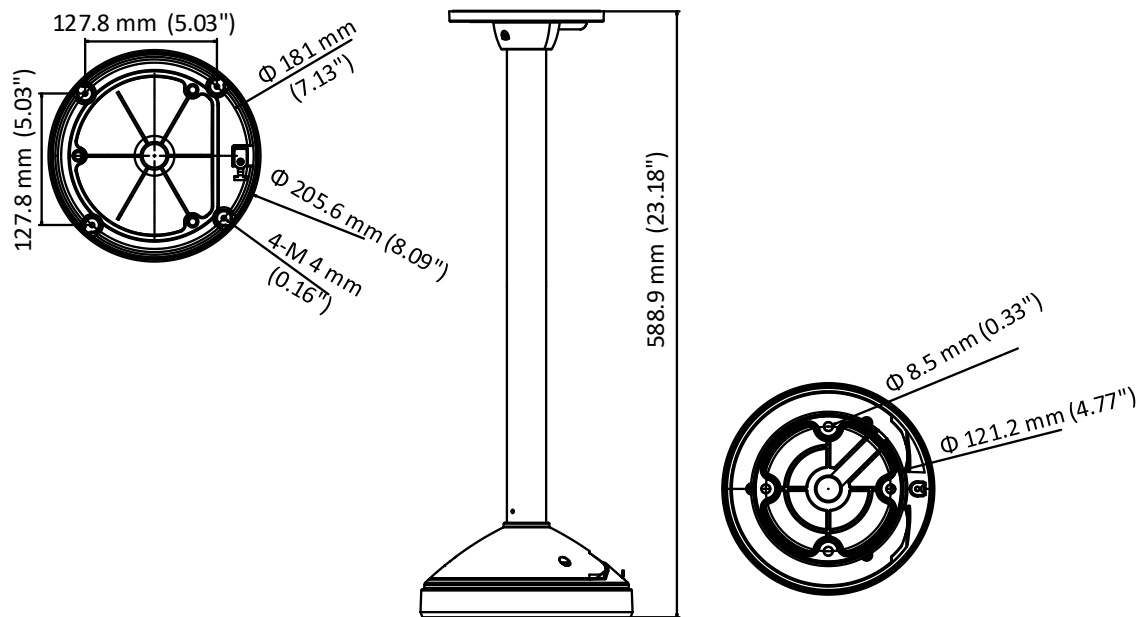

DS-1271ZJ-DM30-E

Pendant Mounting Bracket for Dome Camera

Features

- Aluminum alloy material with surface spray treatment
- Waterproof design
- The extendable design for the bracket facilitates installation

Dimension

Available Model

DS-1271ZJ-DM30-E

Parameters

Model	DS-1271ZJ-DM30-E
Parameters	Pendant Mounting Bracket for Dome Camera
Appearance	Hikvision White
Material	Aluminum Alloy
Dimension	$\Phi 205.9$ mm \times 598.9 mm (8.09" \times 23.18")
Weight	1920 g (4.2 lb.)

Notes

- The bracket should be installed on the flat wall.
- The waterproof rubber is necessary for the outdoor application.
- The wall must be capable of supporting over 3 times as much as the total weight of the camera and the bracket.
- The maximum load capacity of the bracket is 3 Kg (6.6 lb.).