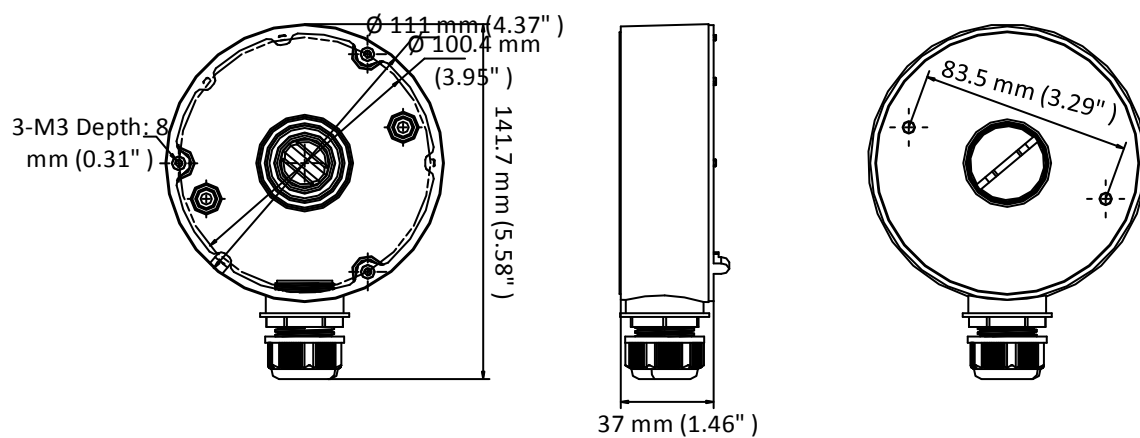

DS-1280ZJ-DM18(Black)

Junction Box

Features

- Aluminum alloy with surface spray treatment
- Side outlet, and bottom outlet
- Interchangeable bottom waterproof cover, and side gland nut
- Applies to both indoor conditions, and outdoor conditions

Dimension

Available Model

DS-1280ZJ-DM18(Black)

Parameter

Model	DS-1280ZJ-DM18(Black)
Parameters	Junction Box
Appearance	Black
Material	Aluminum Alloy
Dimension	141.7 mm × 37 mm × Ø 111 mm (5.58" × 1.46" × Ø 4.37")
Weight	1490 g (3.28 lb.)

Notes

- The junction box should be installed on the flat surface.
- Waterproof rubber is necessary for outdoor application.
- The wall must be capable of supporting at least 3 times as much as the total weight of the camera, and the mount.
- The maximum load capacity of the junction box is 4.5 kg (9.9 lb.).