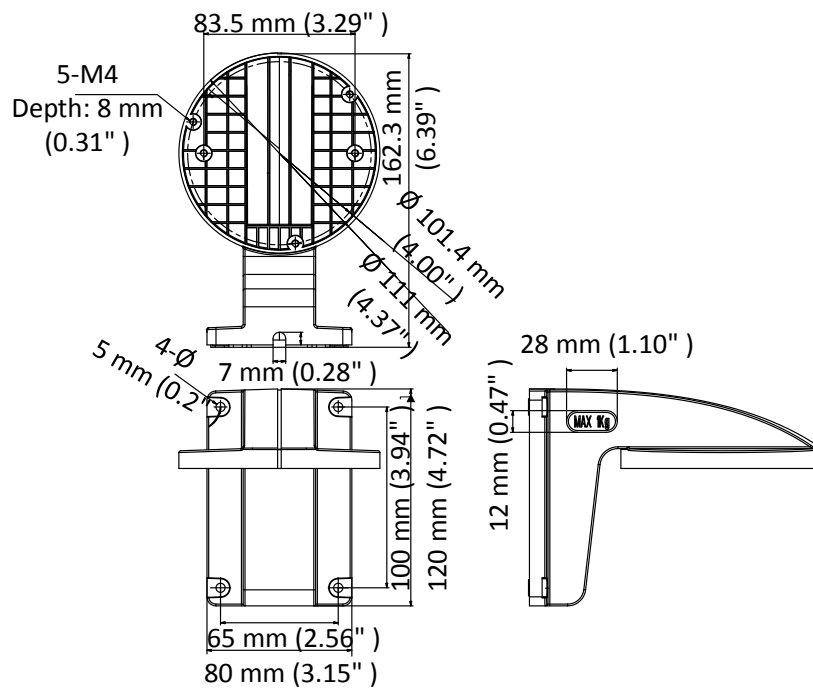

DS-1258ZJ(Black)

Wall Mount

Features

- Plastic with surface spray treatment
- Internal cable routing design

Dimension

Available Model

DS-1258ZJ(Black)

Parameter

Model	DS-1258ZJ(Black)
Parameters	Wall Mount
Appearance	Black
Material	ABS+PC
Dimension	Ø 111 mm × 120 mm × 80 mm (4.37" × 4.72" × 3.15")
Weight	200 g (0.44 lb.)

Notes

- The mount should be installed on the flat surface.
- The wall must be capable of supporting at least 3 times as much as the total weight of the camera, and the mount.
- The maximum load capacity of the mount is 1 kg (2.2 lb.).