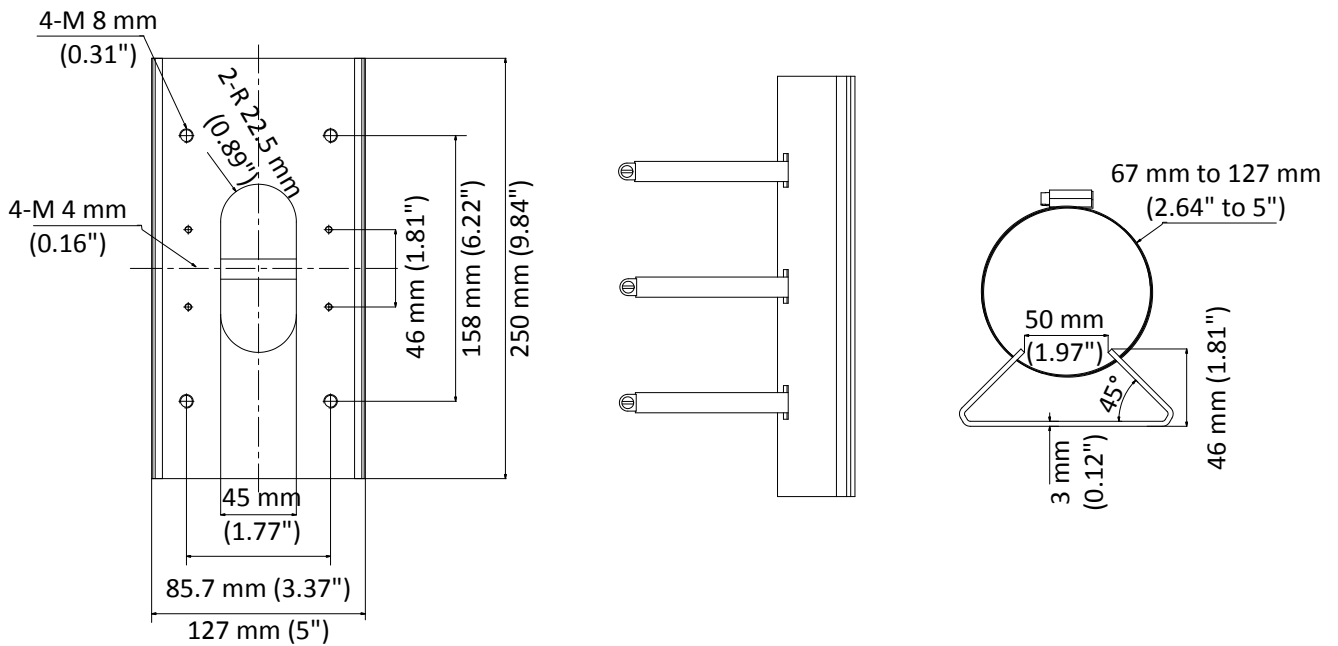

DS-1475ZJ-SUS

Vertical Pole Mount

Feature

- Stainless steel material with surface spray treatment
- Adjustable diameter from 67 mm to 127 mm

Dimension

Available Model

DS-1475ZJ-SUS

Parameter

Model	DS-1475ZJ-SUS
Parameters	Vertical Pole Mount
Appearance	Hikvision White
Material	Stainless Steel
Dimension	250 mm × 127 mm × 46 mm (9.84" × 5" × 1.81")
Weight	1205 g (2.66 lb.)

Note

- Waterproof rubber is necessary for the outdoor application.
- The wall must be capable of supporting at least 3 times as much as the total weight of the camera and the mount.
- The mount's maximum load capacity is 10 Kg (22 lb.).