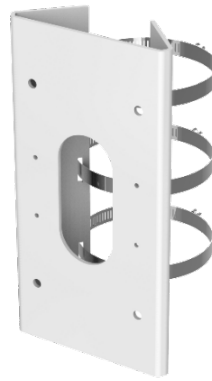

DS-1475ZJ-SUS

Vertical Pole Mount

Feature

- Stainless steel material with surface spray treatment
- Adjustable diameter from 67 mm to 127 mm

Dimension

Available Model

DS-1475ZJ-SUS

Parameter

Model	DS-1475ZJ-SUS
Parameters	Vertical Pole Mount
Appearance	Hikvision White
Material	Stainless Steel
Dimension	250 mm × 127 mm × 46 mm (9.84" × 5" × 1.81")
Weight	1205 g (2.66 lb.)

Note

- Waterproof rubber is necessary for the outdoor application.
- The wall must be capable of supporting at least 3 times as much as the total weight of the camera and the mount.
- The mount's maximum load capacity is 10 Kg (22 lb.).