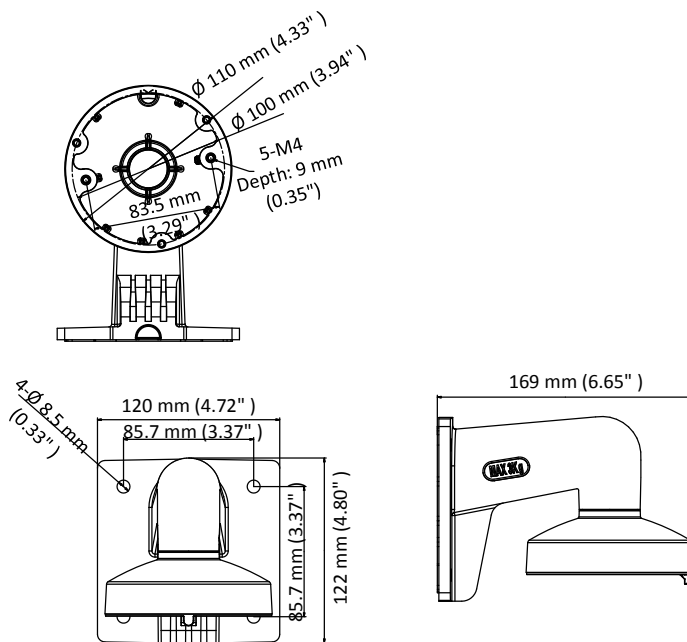

DS-1272ZJ-110(Black)

Wall Mount

Features

- Aluminum alloy with surface spray treatment
- Internal cable routing design
- Cap design facilitates installation

Dimension

Available Model

DS-1272ZJ-110(Black)

Parameter

Model	DS-1272ZJ-110(Black)
Parameters	Wall Mount
Appearance	Black
Material	Aluminum Alloy
Dimension	122 mm × 120 mm × 169 mm (4.80" × 4.72" × 6.65")
Weight	480 g (1.06 lb.)

Notes

- The mount should be installed on the flat surface.
- The wall must be capable of supporting at least 3 times as much as the total weight of the camera, and the mount.
- The maximum load capacity of the mount is 4.5 kg (9.9 lb.).