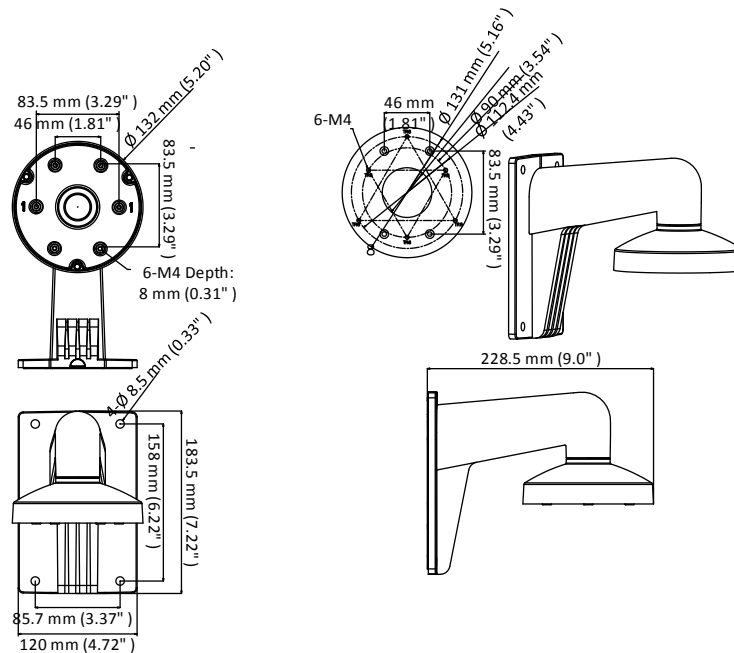

DS-1273ZJ-130-TRL(Black)

Wall Mount

Features

- Aluminum alloy with surface spray treatment
- Internal cable routing design
- Cap design facilitates installation

Dimension

Available Model

DS-1273ZJ-130-TRL(Black)

Parameter

Model	DS-1273ZJ-130-TRL(Black)
Parameters	Wall Mount
Appearance	Black
Material	Aluminum Alloy
Dimension	120 mm × 183.5 mm × 228.5 mm (4.72" × 7.22" × 9.0")
Weight	870 g (1.92 lb.)

Notes

- The mount should be installed on the flat surface.
- The wall must be capable of supporting at least 3 times as much as the total weight of the camera, and the mount.
- The maximum load capacity of the mount is 4.5 kg (9.9 lb.).