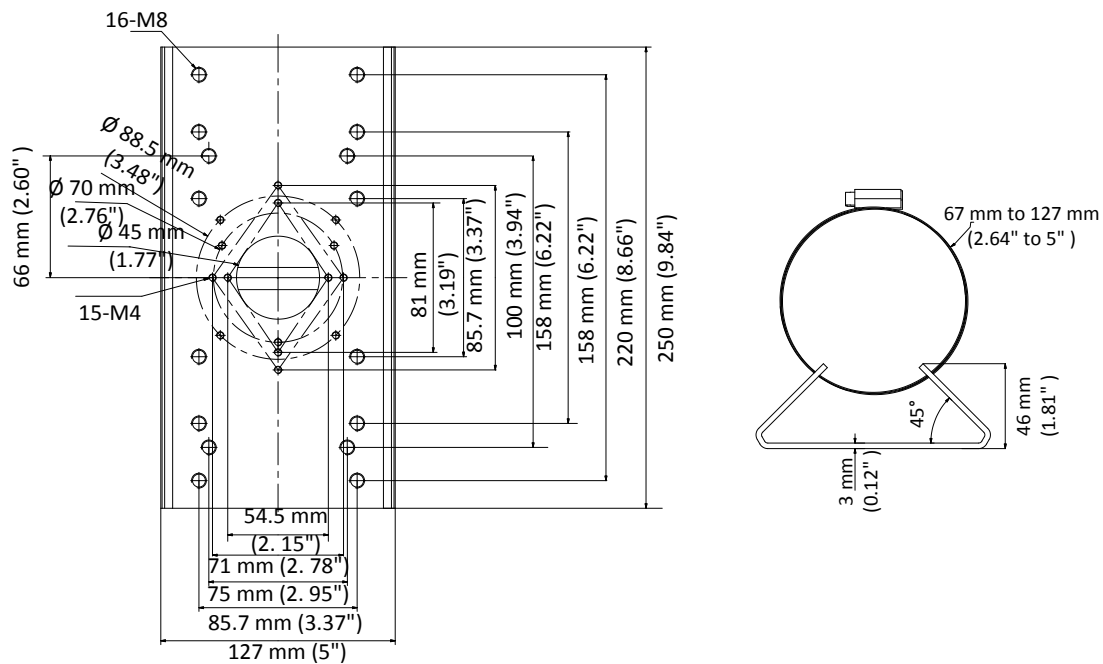

### Horizontal Pole Mount

#### Dimension

#### Parameter

Model	DS-1275ZJ-SUS (Black)
Parameters	Horizontal Pole Mount
Appearance	Hikvision Black
Material	SUS304
Dimension	127 mm × 46 mm × 250 mm (5" × 1.81" × 9.84")
Weight	Approx. 1345 g (2.97 lb.)

#### Note

- This mount is designed to be used along with a wall mount.
- The waterproof rubber is necessary for the outdoor application.
- The pole should be capable of supporting at least 3 times as much as the total weight of the camera, and the mount.
- The maximum load capacity of the mount is 10 kg (22 lb.).