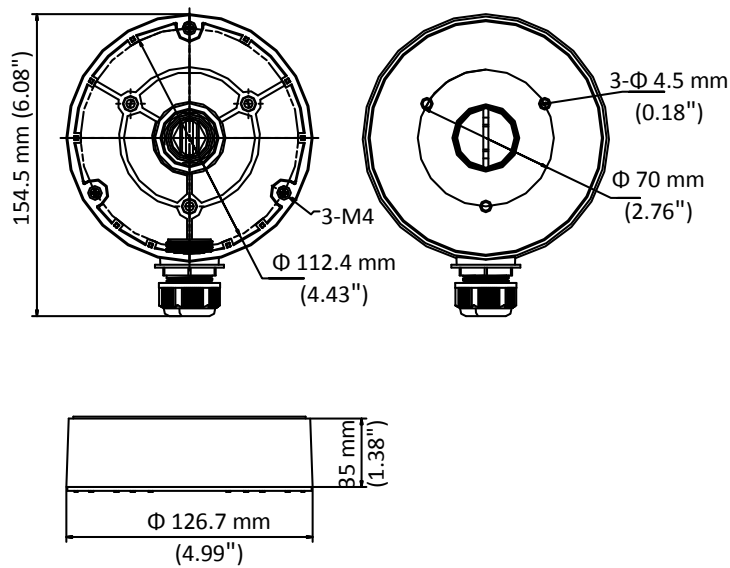

# DS-1280ZJ-DM8-Black

Junction Box for Dome Camera

## Feature

- Aluminum alloy material with surface spray treatment
- With side inlet(s) and bottom inlet(s)
- With interchangeable bottom waterproof cover and side gland nut
- Adopts waterproof design

## Dimension

## Parameter

Model	DS-1280ZJ-DM8-Black
Parameters	Junction Box for Dome Camera
Appearance	Hikvision Black
Material	Aluminum Alloy
Dimension	Φ126.7 mm × 35 mm (4.99" × 1.38")
Weight	Approx. 210 g (0.46 lb.)