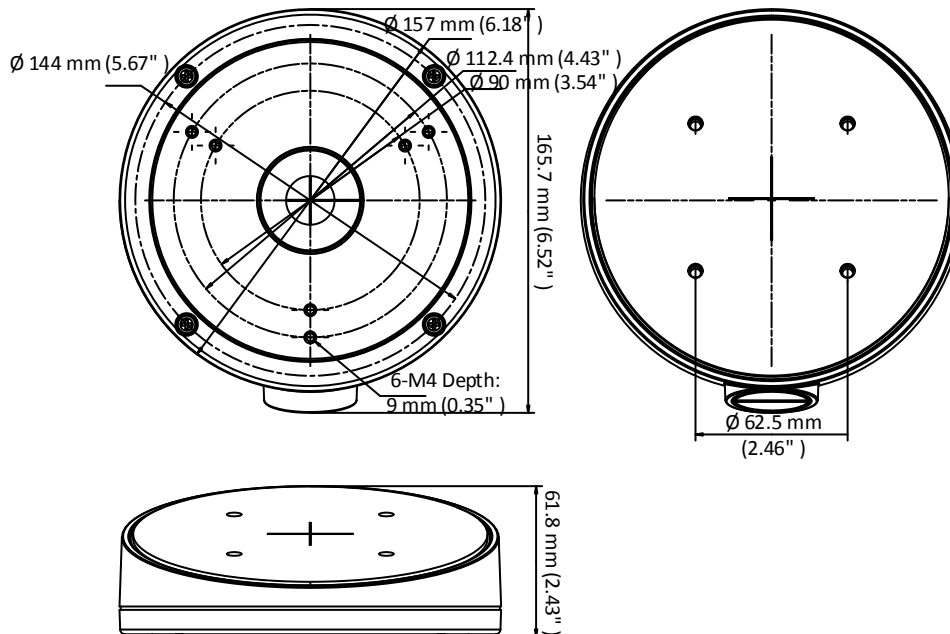

DS-1281ZJ-M(Black)

Inclined Ceiling Mount

Features

- Aluminum alloy with surface spray treatment
- Side outlet, and bottom outlet
- Applies to both indoor conditions, and outdoor conditions

Dimension

Available Model

DS-1281ZJ-M(Black)

Parameter

Model	DS-1281ZJ-M(Black)
Parameters	Inclined Ceiling Mount
Appearance	Black
Material	Aluminum Alloy
Dimension	$\varnothing 157$ mm \times 165.7 mm \times 61.8 mm ($\varnothing 6.18$ " \times 6.52" \times 2.43")
Weight	586 g (1.29 lb.)

Notes

- The mount should be installed on the flat surface.
- Waterproof rubber is necessary for the outdoor application.
- The wall must be capable of supporting at least 3 times as much as the total weight of the camera, and the mount.
- The maximum load capacity of the mount is 4.5 kg (9.9 lb.).