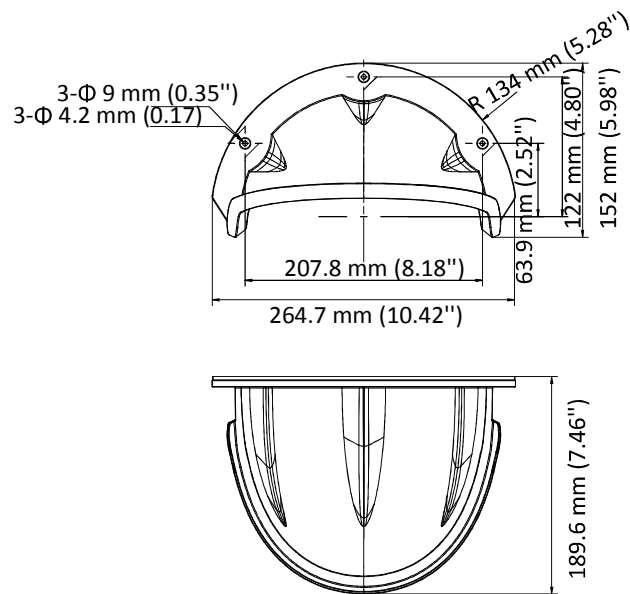

DS-1250ZJ-Black

Rain Shade

Feature

- Composite fiber material with good tenacity and high reliability
- Water chute design for preventing rainwater from flowing to camera housing
- Prevents direct sunlight and improves image quality
- Six-level windproof
- Lower the risks of being frozen

Dimension

Available Model

DS-1250ZJ-Black

Parameter

Model	DS-1250ZJ-Black
Parameters	Rain Shade
Appearance	Hikvision Black
Material	Composite Fiber
Dimension	264.7 mm × 152 mm × 189.6 mm (10.42" × 5.98" × 7.46")
Weight	Approx. 199 g (0.44 lb.)

Note

- The rain shade should be installed on a flat surface.
- The wall should be capable of supporting at least 3 times as much as the total weight of the camera, and the rain shade.