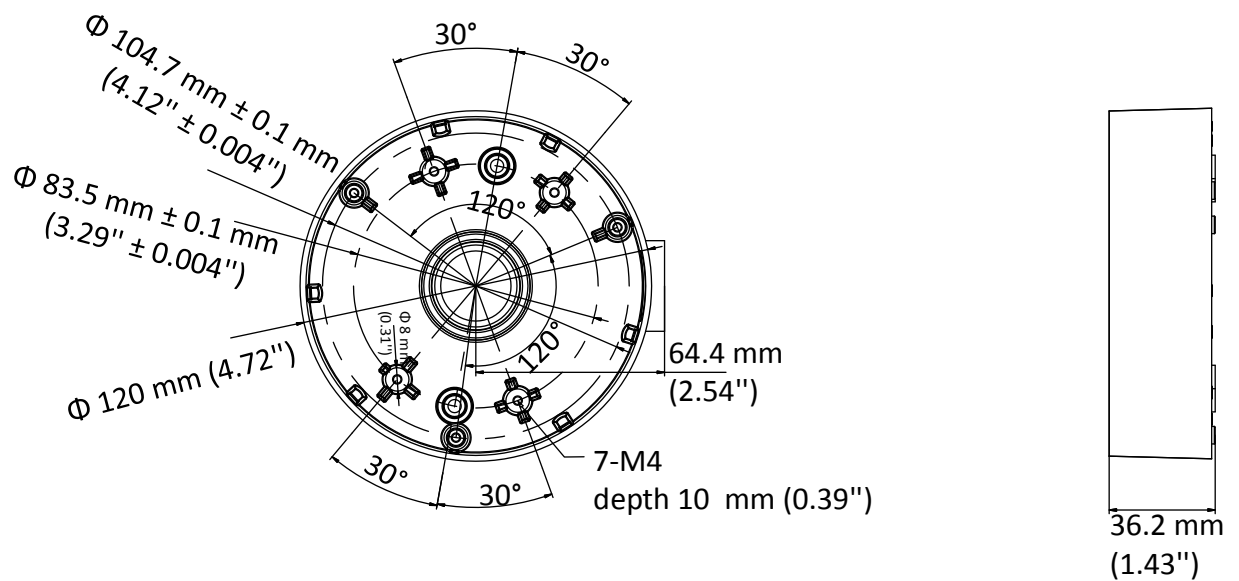

DS-1280ZJ-DM46-Black

Junction Box

Feature

- Aluminum alloy with surface spray treatment
- With bottom outlet(s), and side outlet(s)
- Applied to both indoor conditions, and outdoor conditions

Dimension

Available Model

DS-1280ZJ-DM46-Black

Parameter

Model	DS-1280ZJ-DM46-Black
Parameters	Junction Box
Appearance	Hikvision Black
Material	Alloy
Dimension	$\Phi 120 \text{ mm} \times 36.2 \text{ mm}$ ($\Phi 4.72" \times 1.43"$)
Weight	Approx. 250 g (0.55 lb.)

Note

- The junction box should be installed on a flat surface.
- Waterproof rubber is necessary for the outdoor application.
- The wall should be capable of supporting at least 3 times as much as the total weight of the camera and the junction box.
- The junction box's maximum load capacity is 4.5 kg (9.92 lb.).