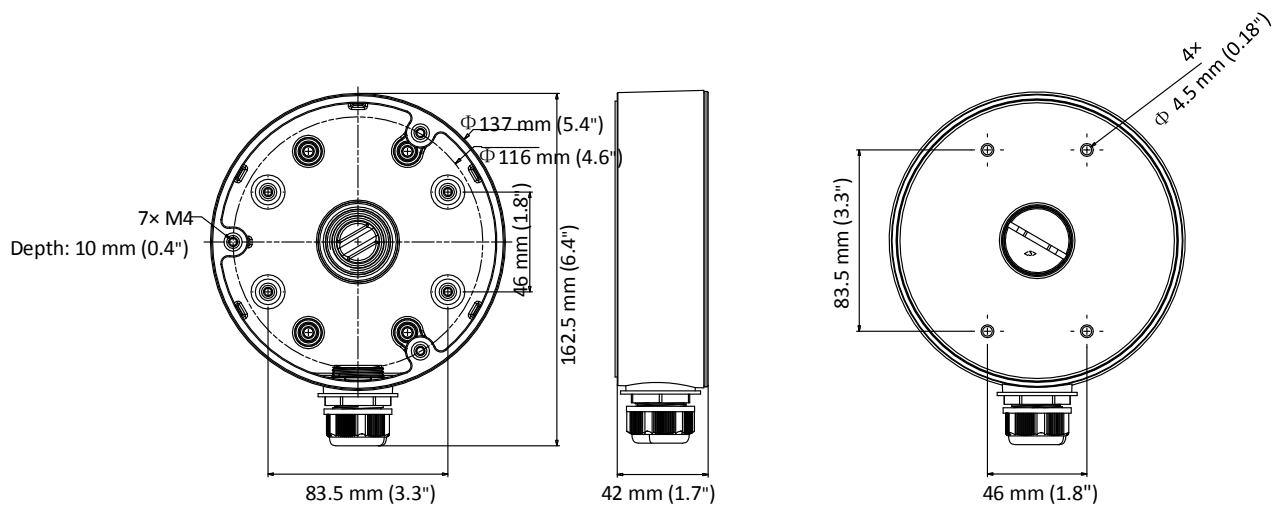

DS-1280ZJ-DM21

Junction Box for Dome Camera

Features

- Aluminum alloy material with surface spray treatment
- Side inlet and bottom inlet
- The bottom waterproof cover and the side gland nut are interchangeable
- Waterproof design

Dimension

Available Model

DS-1280ZJ-DM21

Parameter

Model	DS-1280ZJ-DM21
Parameters	Junction Box for Dome Camera
Appearance	Hikvision White
Material	Aluminum Alloy
Dimension	$\Phi 137$ mm \times 42 mm (5.4" \times 1.7")
Weight	280 g (0.62 lb.)

Notes

- The junction box should be installed on the flat surface.
- Waterproof rubber is necessary for outdoor application.
- The wall must be capable of supporting at least 3 times as much as the total weight of the camera and the mounting bracket.
- The maximum load capacity of the junction box is 4.5 kg (9.9 lb.).