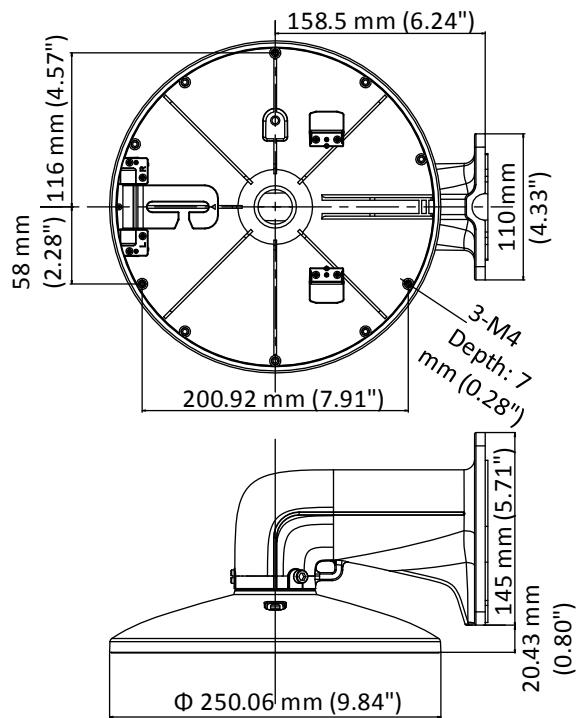

DS-1618ZJ-6D

Wall Mount

Feature

- Made of aluminum alloy and stainless steel
- Quick installation
- Applicable to speed domes

Dimension

Available Model

DS-1618ZJ-6D

Parameter

Model	DS-1618ZJ-6D
Parameters	Wall Mount
Appearance	Hikvision White
Application	For indoor and outdoor installation
Material	Aluminum alloy, stainless steel, and silicone rubber
Angle Adjustment	Pan: 0° to 350°
Dimension	283.5 mm × 250 mm × 165.5 mm (11.16" × 9.84" × 6.52")
Weight	Approx. 1356 g (2.99 lb.)

Note

- The wall mount should be installed on a flat surface.
- Waterproof rubber is necessary for outdoor application.
- The wall should be capable of supporting at least 3 times as much as the total weight of the camera and the wall mount.
- The maximum load capacity of the wall mount is 10 kg (22.05 lb.).