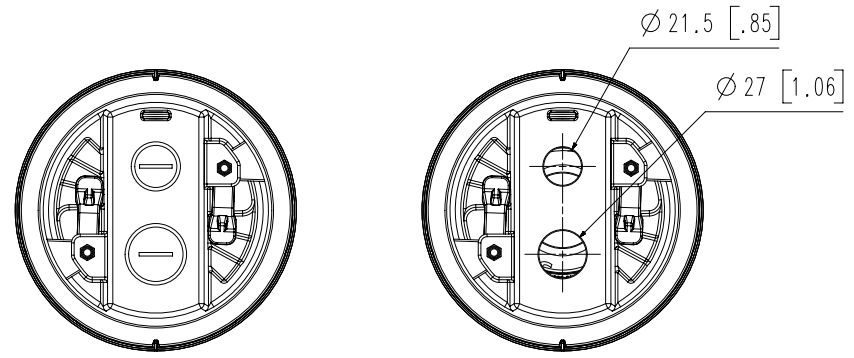

3		
2		
1	SHD-1128FPW	'21.06.03
No.	MODEL NAME	DATE
Unit:mm[inch] SCALE:1/2		Hanwha Techwin

A2

© Hanwha Techwin Co.,Ltd. All rights reserved.