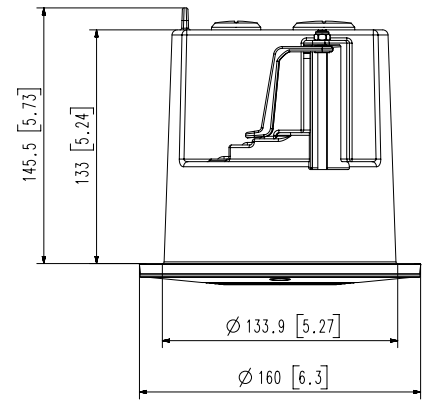

3		
2		
1	SHD-1128FPW	'21.06.03
No.	MODEL NAME	DATE
Unit:mm[inch] SCALE:1/2		Hanwha Techwin

A2

© Hanwha Techwin Co.,Ltd. All rights reserved.