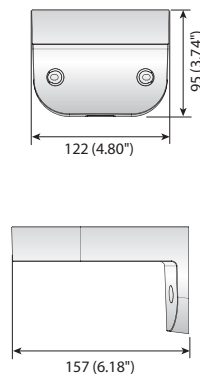

Wall Mounts

				
	Wall Mount	Wall Mount	Wall Mount	Wall Mount
	SBP-137WM / SBP-137WMW	SBP-137WM1 / SBP-137WMW1	SBP-120WM / SBP-120WMW	SBP-125WMW
Materials	Aluminum / Plastic	Aluminum / Plastic	Plastic	Aluminum, Plastic
Dimensions (WxHxD)	148.5 x 104.5 x 178.2mm (5.84" x 4.11" x 7.01")	148.5 x 104.5 x 178.2mm (5.84" x 4.11" x 7.01")	122 x 95 x 157mm (4.80" x 3.74" x 6.18")	126.5 x 160.0 x 104.5mm (5.0" x 6.3" x 4.1")
Pipe Thread	-	-	-	-
Weight	440g (0.97 lb)	550g (1.21 lb) * included gang plate	175g (0.39 lb)	425g (0.94lb)
Color	Ivory White	Ivory White	Ivory White	White

Dimensions

Unit : mm (inch)

SBP-137WM / SBP-137WMW / SBP-137WM1 / SBP-137WMW1

SBP-120WM / SBP-120WMW

SBP-125WMW