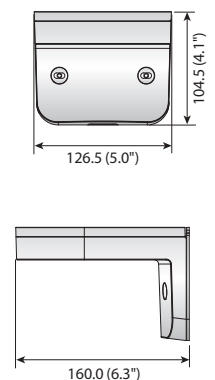

Wall Mounts

				
	Wall Mount	Wall Mount	Wall Mount	Wall Mount
	SBP-137WM / SBP-137WMW	SBP-137WM1 / SBP-137WMW1	SBP-120WM / SBP-120WMW	SBP-125WMW
Materials	Aluminum / Plastic	Aluminum / Plastic	Plastic	Aluminum, Plastic
Dimensions (WxHxD)	148.5 x 104.5 x 178.2mm (5.84" x 4.11" x 7.01")	148.5 x 104.5 x 178.2mm (5.84" x 4.11" x 7.01")	122 x 95 x 157mm (4.80" x 3.74" x 6.18")	126.5 x 160.0 x 104.5mm (5.0" x 6.3" x 4.1")
Pipe Thread	-	-	-	-
Weight	440g (0.97 lb)	550g (1.21 lb) * included gang plate	175g (0.39 lb)	425g (0.94lb)
Color	Ivory White	Ivory White	Ivory White	White

Dimensions

Unit : mm (inch)

SBP-137WM / SBP-137WMW / SBP-137WM1 / SBP-137WMW1

SBP-120WM / SBP-120WMW

SBP-125WMW