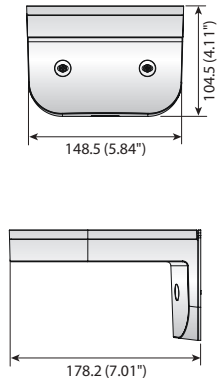

Wall Mounts

				
	Wall Mount	Wall Mount	Wall Mount	Wall Mount
	SBP-137WM / SBP-137WMW	SBP-137WM1 / SBP-137WMW1	SBP-120WM / SBP-120WMW	SBP-125WMW
Materials	Aluminum / Plastic	Aluminum / Plastic	Plastic	Aluminum, Plastic
Dimensions (WxHxD)	148.5 x 104.5 x 178.2mm (5.84" x 4.11" x 7.01")	148.5 x 104.5 x 178.2mm (5.84" x 4.11" x 7.01")	122 x 95 x 157mm (4.80" x 3.74" x 6.18")	126.5 x 160.0 x 104.5mm (5.0" x 6.3" x 4.1")
Pipe Thread	-	-	-	-
Weight	440g (0.97 lb)	550g (1.21 lb) * included gang plate	175g (0.39 lb)	425g (0.94lb)
Color	Ivory White	Ivory White	Ivory White	White

Dimensions

Unit : mm (inch)

SBP-137WM / SBP-137WMW / SBP-137WM1 / SBP-137WMW1

SBP-120WM / SBP-120WMW

SBP-125WMW