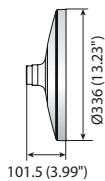

Hanging Mounts

						
	SBP-300HM1	SBP-300HM5 SBP-300HMW5	SBP-300HM6	SBP-300HM7 SBP-300HMW7	SBP-300HM8	SBP-301HMW2
Color	Ivory	Ivory / White	Ivory	Ivory / White	Ivory	Ivory / White
Material	Aluminum	Aluminum	Aluminum	Aluminum	Aluminum	Aluminum
Dimensions	Ø179.0 x 55.0mm (Ø7.05" x 2.17")	Ø154.8 x 47.0mm (Ø6.09" x 1.85")	Ø168.0 x 63.0mm (Ø6.61" x 2.48")	Ø120.0 x 51.5mm (Ø4.72" x 2.03")	Ø138.9 x 50.0 (Ø5.47" x 1.97")	Ø144.0 x 51.0mm (Ø5.67" x 2.01")
Pipe Thread	1-1/2" PF	1-1/2" PF	1-1/2" PF	1-1/2" PF	1-1/2" PF	1.5" NPT
Weight	470g(1.04lb)	200g(0.44 lb)	307g(0.68 lb)	145g(0.32 lb)	178g(0.39 lb)	197g(0.43 lb)

Dimensions

Unit : mm (inch)

					
	SBP-301HM3 SBP-301HMW3	SBP-301HM4	SBP-301HM5	SBP-122HM SBP-122HMW	SBP-201HM SBP-201HMW
Color	Ivory / White	Ivory	Ivory	Ivory / White	Ivory / White
Material	Aluminum	Aluminum	Aluminum	Aluminum	Aluminum
Dimensions	Ø155.1 x 55.0mm (Ø6.11" x 2.17")	Ø137.0 x 47.0mm (Ø5.39" x 1.85")	Ø144.0 x 51.0mm (Ø5.67" x 2.01")	Ø128.2 x 47.0mm (Ø5.05" x 1.85")	Ø205.9 x 75.0mm (Ø8.11" x 2.95")
Pipe Thread	1.5" NPT	1-1/2" PF	1.5" NPT	1-1/2" PF	1-1/2" PF
Weight	270g(0.60 lb)	165g(0.36 lb)	197g(0.43 lb)	159g(0.35 lb)	496g(1.09 lb)

Hanging Mounts

				
	SBP-317HM	SBP-329HM	SBP-168HM	SBP-276HM
Color	Ivory	Ivory	Ivory	Ivory
Material	Aluminum	Aluminum	Aluminum	Aluminum
Dimensions (WxHxD)	Ø322 x 90mm (Ø12.68" x 3.54")	Ø336 x 101.5mm (Ø13.23" x 3.99")	Ø191.3 x 124.1mm (Ø7.53" x 4.89")	Ø276.0 x 90.0mm (Ø10.86" x 3.54")
Pipe Thread	1-1/2" PF	1-1/2" PF	1-1/2" PF	1-1/2" PF
Weight	980g (2.15 lb)	1,182g (2.60 lb)	770g (1.69 lb)	830g (1.83 lb)

Dimensions

Unit : mm (inch)

SBP-317HM

SBP-329HM

SBP-168HM

SBP-276HM