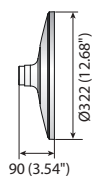

Hanging Mounts

	SBP-317HM	SBP-329HM	SBP-168HM	SBP-276HM
Color	Ivory	Ivory	Ivory	Ivory
Material	Aluminum	Aluminum	Aluminum	Aluminum
Dimensions (WxHxD)	Ø322 x 90mm (Ø12.68" x 3.54")	Ø336 x 101.5mm (Ø13.23" x 3.99")	Ø191.3 x 124.1mm (Ø7.53" x 4.89")	Ø276.0 x 90.0mm (Ø10.86" x 3.54")
Pipe Thread	1-1/2" PF	1-1/2" PF	1-1/2" PF	1-1/2" PF
Weight	980g (2.15 lb)	1,182g (2.60 lb)	770g (1.69 lb)	830g (1.83 lb)

* You can find applicable models with accessory selector www.hanwha-security.com/en/products/accessory-selector/
* The latest product information / specification can be found at hanwha-security.com
* Design and specifications are subject to change without notice.
* Wisenet is the proprietary brand of Hanwha Techwin formerly known as Samsung Techwin.

Dimensions

Unit : mm (inch)

SBP-317HM