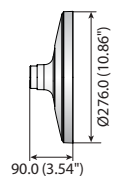

Hanging Mounts

						
	SBP-300HM1	SBP-300HM5 SBP-300HMW5	SBP-300HM6	SBP-300HM7 SBP-300HMW7	SBP-300HM8	SBP-301HMW2
Color	Ivory	Ivory / White	Ivory	Ivory / White	Ivory	Ivory / White
Material	Aluminum	Aluminum	Aluminum	Aluminum	Aluminum	Aluminum
Dimensions	Ø179.0 x 55.0mm (Ø7.05" x 2.17")	Ø154.8 x 47.0mm (Ø6.09" x 1.85")	Ø168.0 x 63.0mm (Ø6.61" x 2.48")	Ø120.0 x 51.5mm (Ø4.72" x 2.03")	Ø138.9 x 50.0 (Ø5.47" x 1.97")	Ø144.0 x 51.0mm (Ø5.67" x 2.01")
Pipe Thread	1-1/2" PF	1-1/2" PF	1-1/2" PF	1-1/2" PF	1-1/2" PF	1.5" NPT
Weight	470g(1.04lb)	200g(0.44 lb)	307g(0.68 lb)	145g(0.32 lb)	178g(0.39 lb)	197g(0.43 lb)

Dimensions

Unit : mm (inch)

					
	SBP-301HM3 SBP-301HMW3	SBP-301HM4	SBP-301HM5	SBP-122HM SBP-122HMW	SBP-201HM SBP-201HMW
Color	Ivory / White	Ivory	Ivory	Ivory / White	Ivory / White
Material	Aluminum	Aluminum	Aluminum	Aluminum	Aluminum
Dimensions	Ø155.1 x 55.0mm (Ø6.11" x 2.17")	Ø137.0 x 47.0mm (Ø5.39" x 1.85")	Ø144.0 x 51.0mm (Ø5.67" x 2.01")	Ø128.2 x 47.0mm (Ø5.05" x 1.85")	Ø205.9 x 75.0mm (Ø8.11" x 2.95")
Pipe Thread	1.5" NPT	1-1/2" PF	1.5" NPT	1-1/2" PF	1-1/2" PF
Weight	270g(0.60 lb)	165g(0.36 lb)	197g(0.43 lb)	159g(0.35 lb)	496g(1.09 lb)

Hanging Mounts

				
	SBP-317HM	SBP-329HM	SBP-168HM	SBP-276HM
Color	Ivory	Ivory	Ivory	Ivory
Material	Aluminum	Aluminum	Aluminum	Aluminum
Dimensions (WxHxD)	Ø322 x 90mm (Ø12.68" x 3.54")	Ø336 x 101.5mm (Ø13.23" x 3.99")	Ø191.3 x 124.1mm (Ø7.53" x 4.89")	Ø276.0 x 90.0mm (Ø10.86" x 3.54")
Pipe Thread	1-1/2" PF	1-1/2" PF	1-1/2" PF	1-1/2" PF
Weight	980g (2.15 lb)	1,182g (2.60 lb)	770g (1.69 lb)	830g (1.83 lb)

Dimensions

Unit : mm (inch)

SBP-317HM

SBP-329HM

SBP-168HM

SBP-276HM