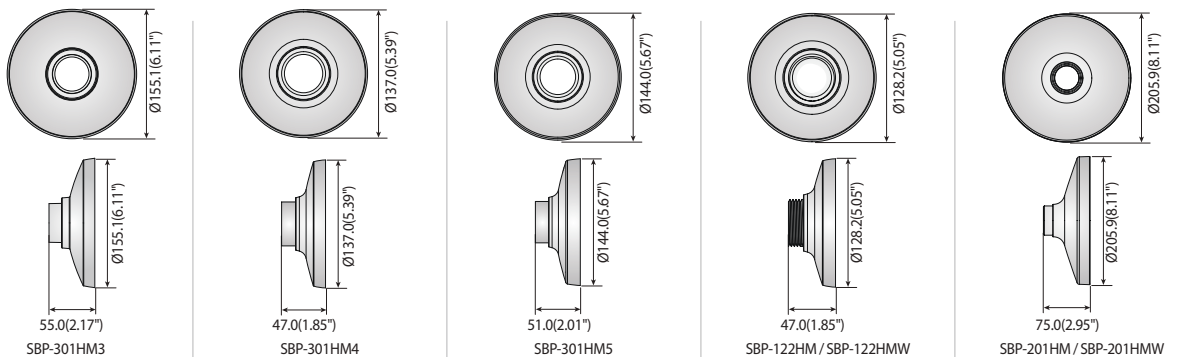

Hanging Mounts

						
	SBP-300HM1	SBP-300HM5 SBP-300HMW5	SBP-300HM6	SBP-300HM7 SBP-300HMW7	SBP-300HM8	SBP-301HMW2
Color	Ivory	Ivory / White	Ivory	Ivory / White	Ivory	Ivory / White
Material	Aluminum	Aluminum	Aluminum	Aluminum	Aluminum	Aluminum
Dimensions	Ø179.0 x 55.0mm (Ø7.05" x 2.17")	Ø154.8 x 47.0mm (Ø6.09" x 1.85")	Ø168.0 x 63.0mm (Ø6.61" x 2.48")	Ø120.0 x 51.5mm (Ø4.72" x 2.03")	Ø138.9 x 50.0 (Ø5.47" x 1.97")	Ø144.0 x 51.0mm (Ø5.67" x 2.01")
Pipe Thread	1-1/2" PF	1-1/2" PF	1-1/2" PF	1-1/2" PF	1-1/2" PF	1.5" NPT
Weight	470g(1.04lb)	200g(0.44 lb)	307g(0.68 lb)	145g(0.32 lb)	178g(0.39 lb)	197g(0.43 lb)

Dimensions

Unit : mm (inch)

					
	SBP-301HM3 SBP-301HMW3	SBP-301HM4	SBP-301HM5	SBP-122HM SBP-122HMW	SBP-201HM SBP-201HMW
Color	Ivory / White	Ivory	Ivory	Ivory / White	Ivory / White
Material	Aluminum	Aluminum	Aluminum	Aluminum	Aluminum
Dimensions	Ø155.1 x 55.0mm (Ø6.11" x 2.17")	Ø137.0 x 47.0mm (Ø5.39" x 1.85")	Ø144.0 x 51.0mm (Ø5.67" x 2.01")	Ø128.2 x 47.0mm (Ø5.05" x 1.85")	Ø205.9 x 75.0mm (Ø8.11" x 2.95")
Pipe Thread	1.5" NPT	1-1/2" PF	1.5" NPT	1-1/2" PF	1-1/2" PF
Weight	270g(0.60 lb)	165g(0.36 lb)	197g(0.43 lb)	159g(0.35 lb)	496g(1.09 lb)

Dimensions

Unit : mm (inch)

* You can find applicable models with accessory selector www.hanwha-security.com/en/products/accessory-selector/
 * The latest product information / specification can be found at hanwha-security.com
 * Design and specifications are subject to change without notice.
 * Wisenet is the proprietary brand of Hanwha Techwin formerly known as Samsung Techwin.

Hanging Mounts

				
	SBP-317HM	SBP-329HM	SBP-168HM	SBP-276HM
Color	Ivory	Ivory	Ivory	Ivory
Material	Aluminum	Aluminum	Aluminum	Aluminum
Dimensions (WxHxD)	Ø322 x 90mm (Ø12.68" x 3.54")	Ø336 x 101.5mm (Ø13.23" x 3.99")	Ø191.3 x 124.1mm (Ø7.53" x 4.89")	Ø276.0 x 90.0mm (Ø10.86" x 3.54")
Pipe Thread	1-1/2" PF	1-1/2" PF	1-1/2" PF	1-1/2" PF
Weight	980g (2.15 lb)	1,182g (2.60 lb)	770g (1.69 lb)	830g (1.83 lb)