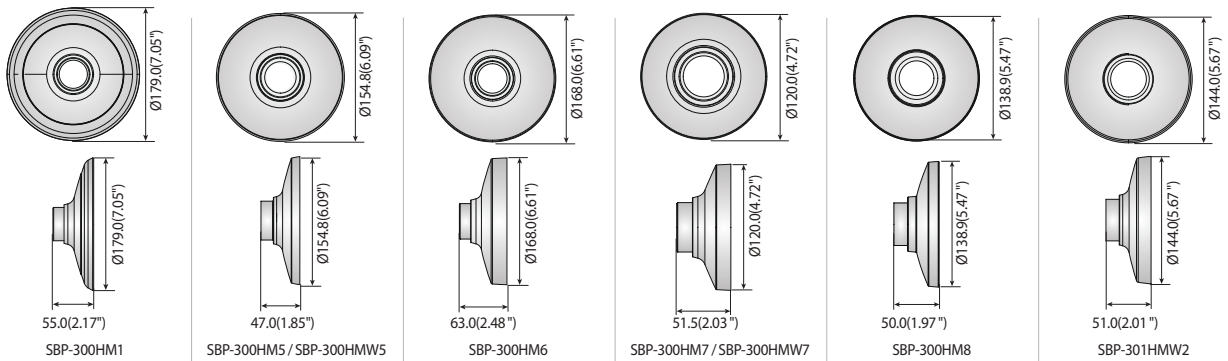

Hanging Mounts

						
	SBP-300HM1	SBP-300HM5 SBP-300HMW5	SBP-300HM6	SBP-300HM7 SBP-300HMW7	SBP-300HM8	SBP-301HMW2
Color	Ivory	Ivory / White	Ivory	Ivory / White	Ivory	Ivory / White
Material	Aluminum	Aluminum	Aluminum	Aluminum	Aluminum	Aluminum
Dimensions	Ø179.0 x 55.0mm (Ø7.05" x 2.17")	Ø154.8 x 47.0mm (Ø6.09" x 1.85")	Ø168.0 x 63.0mm (Ø6.61" x 2.48")	Ø120.0 x 51.5mm (Ø4.72" x 2.03")	Ø138.9 x 50.0 (Ø5.47" x 1.97")	Ø144.0 x 51.0mm (Ø5.67" x 2.01")
Pipe Thread	1-1/2" PF	1-1/2" PF	1-1/2" PF	1-1/2" PF	1-1/2" PF	1.5" NPT
Weight	470g(1.04lb)	200g(0.44 lb)	307g(0.68 lb)	145g(0.32 lb)	178g(0.39 lb)	197g(0.43 lb)

Dimensions

Unit : mm (inch)

					
	SBP-301HM3 SBP-301HMW3	SBP-301HM4	SBP-301HM5	SBP-122HM SBP-122HMW	SBP-201HM SBP-201HMW
Color	Ivory / White	Ivory	Ivory	Ivory / White	Ivory / White
Material	Aluminum	Aluminum	Aluminum	Aluminum	Aluminum
Dimensions	Ø155.1 x 55.0mm (Ø6.11" x 2.17")	Ø137.0 x 47.0mm (Ø5.39" x 1.85")	Ø144.0 x 51.0mm (Ø5.67" x 2.01")	Ø128.2 x 47.0mm (Ø5.05" x 1.85")	Ø205.9 x 75.0mm (Ø8.11" x 2.95")
Pipe Thread	1.5" NPT	1-1/2" PF	1.5" NPT	1-1/2" PF	1-1/2" PF
Weight	270g(0.60 lb)	165g(0.36 lb)	197g(0.43 lb)	159g(0.35 lb)	496g(1.09 lb)

Dimensions

Unit : mm (inch)

* You can find applicable models with accessory selector www.hanwha-security.com/en/products/accessory-selector/
 * The latest product information / specification can be found at hanwha-security.com
 * Design and specifications are subject to change without notice.
 * Wisenet is the proprietary brand of Hanwha Techwin formerly known as Samsung Techwin.

Hanging Mounts

				
	SBP-317HM	SBP-329HM	SBP-168HM	SBP-276HM
Color	Ivory	Ivory	Ivory	Ivory
Material	Aluminum	Aluminum	Aluminum	Aluminum
Dimensions (WxHxD)	Ø322 x 90mm (Ø12.68" x 3.54")	Ø336 x 101.5mm (Ø13.23" x 3.99")	Ø191.3 x 124.1mm (Ø7.53" x 4.89")	Ø276.0 x 90.0mm (Ø10.86" x 3.54")
Pipe Thread	1-1/2" PF	1-1/2" PF	1-1/2" PF	1-1/2" PF
Weight	980g (2.15 lb)	1,182g (2.60 lb)	770g (1.69 lb)	830g (1.83 lb)