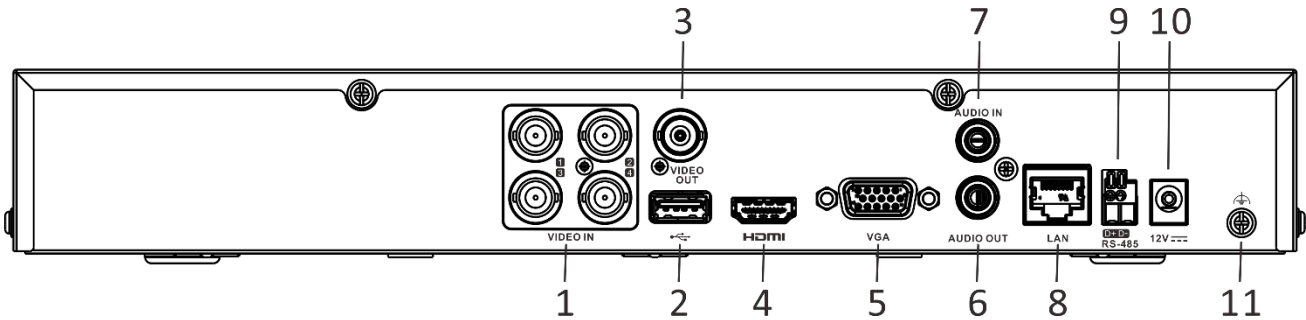

Physical Interface

No.	Description	No.	Description
1	Video and Coaxial Audio In	7	AUDIO IN, RCA Connector
2	USB Interface	8	LAN Network Interface
3	VIDEO OUT	9	RS-485 Serial Interface
4	HDMI Interface	10	12 VDC Power Input
5	VGA Interface	11	GND
6	AUDIO OUT, RCA Connector