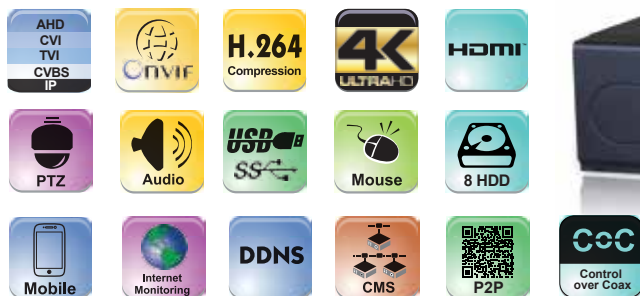

## SH-32400A-5 (2U)

**5MP** **1080P**

**4MP**

<b>MODEL</b>		SH-3200A-5(2U) [Ossia v1.2]	
<b>System</b>	<b>Compression Format</b>	High profile H.264	
	<b>ONVIF</b>	Yes (For IP Channels)	
	<b>Format</b>	4in1 Hybrid (AHD / CVI / TVI / CVBS ) + IP	
<b>Video</b>	<b>Input</b>	32CH Standard BNC + 4CH IP (Over Network)	
	<b>Standard Output</b>	HDMI1+2(4K, 1920x1080), VGA (1280x1024, 1024x768), CVBS(Spot) - All outputs mirrored	
<b>Audio</b>	<b>Input</b>	16CH RCA (2.0 Vp-p, 1 kΩ)(+IP Cameras)	
	<b>Output</b>	1CH RCA (2.0 Vp-p, 1 kΩ)	
	<b>Two Way Audio</b>	Yes	
<b>HD Analog Record</b>	<b>General</b>	<b>Channels &amp;Resolution</b> 32CH 5MP Non-Real-Time (With 4CH IP)	
		<b>Recording Modes</b> Schedule, Manual, Motion, Sensor	
	<b>AHD / TVI</b>	<b>5MP</b>	Up to 10FPS Per Channel
		<b>4MP</b>	Up to 15/12FPS Per Channel
		<b>2MP (1080P) and lower</b>	30/25FPS Per Channel
<b>CVI / CVBS</b>	<b>2MP (1080P) and lower</b>	30/25FPS Per Channel	
	<b>960H</b>	30/25FPS Per Channel	
<b>IP Record</b>	<b>General</b>	<b>Channels &amp;Resolution</b> 4CH 4MP Real-Time (With 32CH Analog)	
		<b>Recording Modes</b> Schedule, Manual, Motion, Sensor, Analytics	
	<b>IP</b>	<b>4MP</b>	30/25FPS Per Channel
<b>3MP and Lower</b>		30/25FPS Per Channel	
<b>Playback</b>	<b>Local / Remote</b>	16CH / 9CH	
	<b>Search Mode</b>	Time-Slice, Time, Event, File Management	
<b>Backup</b>	<b>USB</b>	1 USB 2.0 Port + 1 USB 3.0 Port	
	<b>Backup Format</b>	AVI/DAT	
<b>Remote Application</b>	<b>HD Analog Stream</b>	Master Stream 1-10FPS@5MP / 1-12/15FPS@4MP / 1-25/30FPS@1080P; Sub-Stream: Up to 1-25FPS@1080P	
	<b>CVI Stream</b>	Master Stream 1-25/30FPS@1080P; Sub-Stream Up to 1-25FPS@1080P	
	<b>Analog Stream</b>	Master & Sub-Stream 1-25/30FPS@960H	
	<b>IP Stream</b>	Master Stream 1-25/30FPS@4MP; Sub-Stream Up to 1-25/30FPS@720P	
	<b>Master Stream</b>	Up to 36Ch@Recording Resolution	
	<b>Browser</b>	Safari (Mac OS) IE (Windows Vista/7/8/10)	
	<b>CMS</b>	Yes	
	<b>Mobile Application</b>	Provision Cam2 for iOS/Android	
<b>Alarm</b>	<b>Input</b>	16CH (+IP Cameras)	
	<b>Output</b>	4CH (+IP Cameras)	
<b>Storage</b>	<b>HDD</b>	8 SATA (8TB Each) with smart management	
	<b>E-SATA</b>	2 E-SATA (8TB Each) with smart management	
<b>PTZ</b>	<b>Connection</b>	RS-485 / CoC / IP-Over Network	
	<b>Supported Protocols</b>	Pelco D, Pelco P, Samsung, Visca, ONVIF, CoC	
	<b>Supported Controls</b>	Pan, Tilt, Zoom, Preset, Cruise, Scan, Iris, Focus	
<b>Network</b>	<b>Ethernet</b>	1000 Mbps (RJ-45)	
	<b>Protocol</b>	TCP/IP, DHCP, DDNS, NTP, SMTP, RTSP, HTTPS, FTP, SNMP, P2P	
	<b>Bandwidth (In/Out)</b>	20Mbps (For 4 IP Channels) / 160Mbps	
<b>Others</b>	<b>Dimention</b>	W430xD450xH89mm	
	<b>IR Controller</b>	Yes	
	<b>Power Supply</b>	AC110V/220V	
	<b>Operation Temperature</b>	0°C ~50°C	