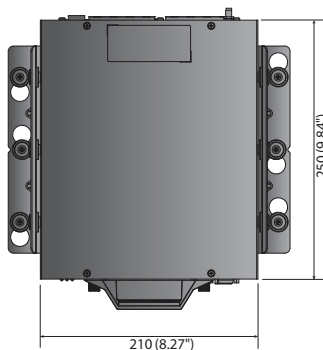

Dimensions

Unit : mm (inch)