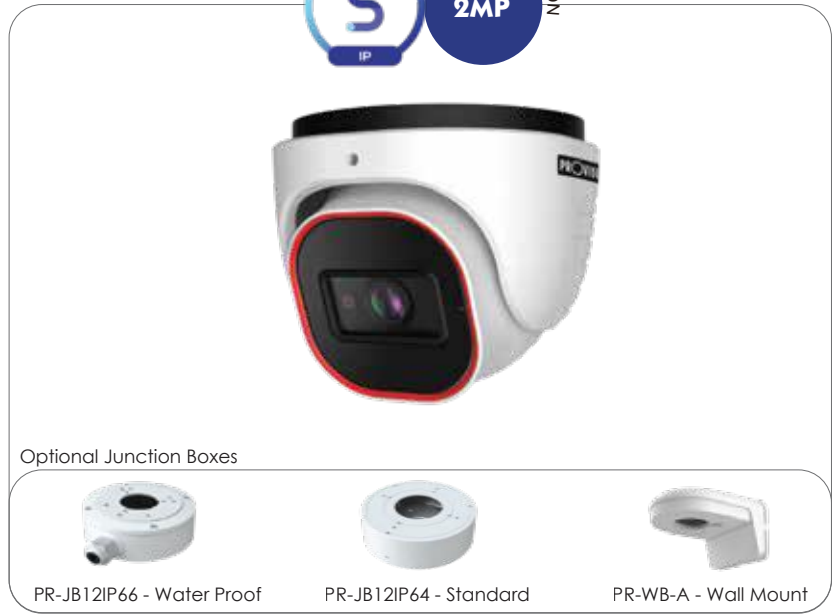

20M IR FIXED LENS DOME CAMERA

DI-320IPS-28

1/2.9" CMOS Sensor
2 Mega-Pixel
True Day & Night (IR Cut Removable)
H.265 (HEVC) Compression
0 Lux (IR On) Min. Illumination

ONVIF
Digital WDR
3D Noise Reduction
Motion Detection and Privacy Masking
Basic Analytics

Built-in Microphone
2.8mm Fixed Lens
20m IR Illumination
PoE Support
IP 67 Protection

Micro SD Card Support

Specifications

Camera	Video	Model	DI-320IPS-28
		Image Sensor	1/2.9" CMOS (16:9)
		Effective Pixels	1920x1080
		Electronic Shutter	1/25s ~ 1/100000s
		Frame Rate	1-25/30FPS
		Day & Night	ICR
		Min. Illumination	Day: 0.1lux / Night: 0.013lux (@F2.0, AGC On) 0lux with IR on
		Audio	Audio compression
	Communication		One-way Audio
	Image Processing	Image Settings	AWB, AGC Adjustable, Exposure Mode (Auto) Sharpness, Saturation, Brightness & Contrast Adjustable
		Image Enhancement	Digital WDR, BLC, HLC, ROI
		Noise Reduction	3D-DNR
		Image Orientation	Mirror/Flip
		Privacy Zone	Yes
Motion Detection		Yes	
Compression	Analytics	Basic Camera Tampering, Line Crossing, Sterile Area	
	Video Compression	H.265 / H.264 / MJPEG (Sub-Stream Only)	
	Resolution	2MP (1920x1080) / D1 (704x576) / QVGA (480x240) / CIF (352x288)	
	Multi-Stream	Master Stream: 2MP (1920x1080) / 1MP (1280x720) (1~30fps) Sub-Stream: QVGA/D1/CIF (1~30fps)	
	Bit rate	64Kbps ~ 4Mbps@H.265 / 64Kbps ~ 6Mbps@H.264	
	Encode Mode	VBR/CBR	
	Image Quality	Five levels under VBR; Free adjustment under CBR	