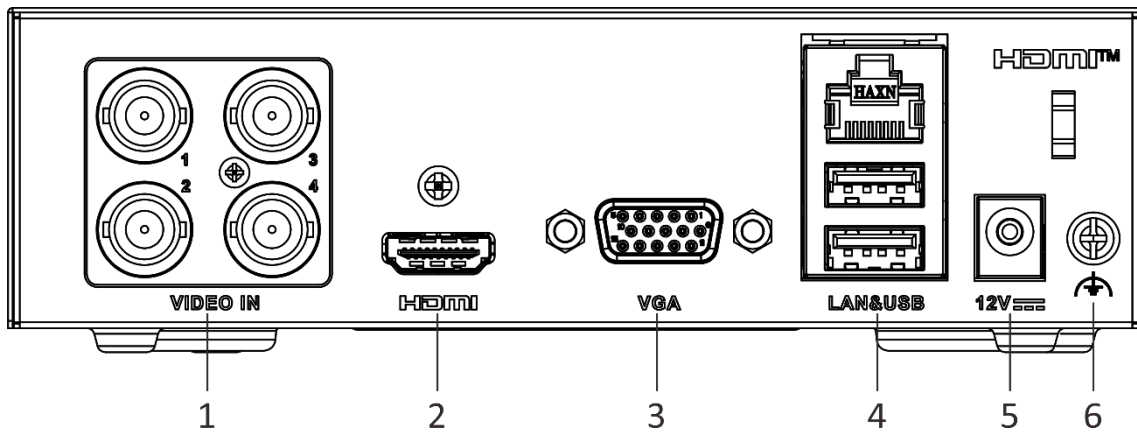

AHD Input	4 MP@30 fps, 4 MP@25 fps, 1080p@30 fps, 1080p@25 fps, 720p@30 fps, 720p@25 fps
HDCVI Input	4 MP@30 fps, 4 MP@25 fps, 1080p@30 fps, 1080p@25 fps, 720p@30 fps, 720p@25 fps
CVBS Input	Support
HDMI Output	1-ch, 1920 × 1080/60 Hz, 1280 × 1024/60 Hz, 1280 × 720/60 Hz
VGA Output	1-ch, 1920 × 1080/60 Hz, 1280 × 1024/60 Hz, 1280 × 720/60 Hz
Video Output Mode	HDMI/VGA simultaneous output
Audio Input	4-ch via coaxial cable
Audio Output	1-ch via HDMI
Synchronous playback	4-ch
Network	
Total Bandwidth	72 Mbps Incoming bandwidth: 4 Mbps
Remote Connection	32
Network Protocol	TCP/IP, DHCP, Hik-Connect, DNS, DDNS, NTP, SADP, SMTP, NFS, UPnP™, HTTPS
Network Interface	1, RJ45 10/100 Mbps self-adaptive Ethernet interface
Auxiliary Interface	
Capacity	Built-in 512 GB eSSD (480 GB available) Note: The device can store about 2 weeks videos for 4-ch analog cameras (default parameters), this estimation is for reference only
USB Interface	Rear panel: 2 × USB 2.0
Alarm In/Out	N/A
General	
Power Supply	12 VDC, 1 A
Consumption	≤ 5.4 W (with eSSD)
Working Temperature	-10 °C to 45 °C (14 °F to 113 °F)
Working Humidity	10% to 90%
Dimension (W × D × H)	151 × 121 × 46 mm (5.94 × 4.76 × 1.81 inch)
Weight	≤ 0.5 kg (with eSSD, 1.1 lb.)

Note:

Analog and IP signal input types are not configurable, and analog channel cannot be disabled to increase the maximum accessible number of network cameras.

Physical Interface

No.	Description	No.	Description
1	Video and coaxial audio in	4	LAN network interface and USB interface
2	HDMI interface	5	Power supply
3	VGA interface	6	GND