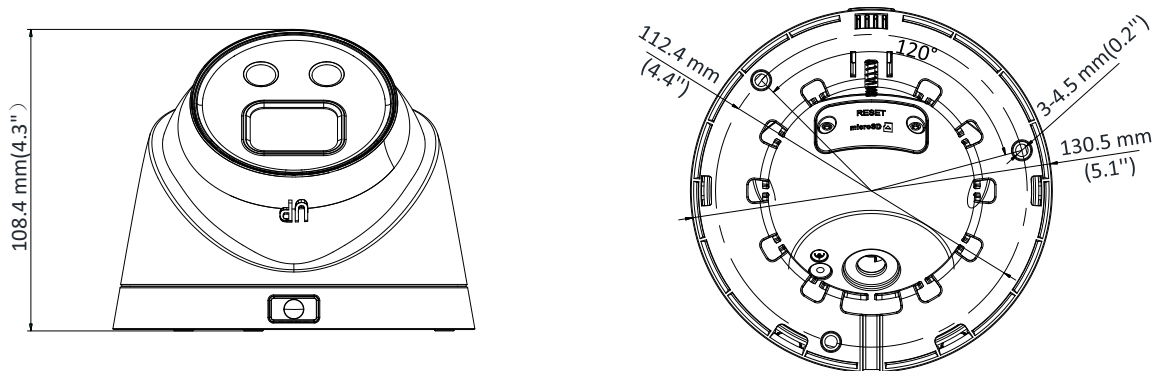

Dimensions

Accessories

DS-1273ZJ-130-TRL
Wall mount

DS-1281ZJ-M
Inclined ceiling mount

Distributed by

HIKVISION®

Headquarters

No.555 Qianmo Road, Binjiang District,
Hangzhou 310051, China
T +86-571-8807-5998
overseasbusiness@hikvision.com

Hikvision USA
T +1-909-895-0400
sales.usa@hikvision.com

Hikvision Australia
T +61-2-8599-4233
salesau@hikvision.com

Hikvision India
T +91-22-28469900
sales@pramahikvision.com

Hikvision Canada
T +1-866-200-6690
sales.canada@hikvision.com

Hikvision Thailand
T +662-275-9949
sales.thailand@hikvision.com

Hikvision Europe
T +31-23-5542770
sales.eu@hikvision.com

Hikvision Italy
T +39-0438-6902
info.it@hikvision.com

Hikvision Brazil
T +55 11 3318-0050
Latam.support@hikvision.com

Hikvision Turkey
T +90 [216]521 7070- 7074
sales.tr@hikvision.com

Hikvision Malaysia
T +601-7652-2413
sales.my@hikvision.com

Hikvision UK & Ireland
T +01628-902140
sales.uk@hikvision.com

Hikvision South Africa
Tel: +27 (10) 0351172
sale.africa@hikvision.com

Hikvision France
T +33(0)1-85-330-450
info.fr@hikvision.com

Hikvision Kazakhstan
T +7-727-9730667
nikia.panfilov@hikvision.ru

Hikvision Vietnam
T +84-974270888
sales.vt@hikvision.com

Hikvision UAE
T +971-4-4432090
salesme@hikvision.com

Hikvision Singapore
T +65-6684-4718
sg@hikvision.com

Hikvision Spain
T +34-91-737-16-55
info.es@hikvision.com

Hikvision Tashkent
T +99-87-1238-9438
uzb@hikvision.ru

Hikvision Hong Kong
T +852-2151-1761
info.hk@hikvision.com

Hikvision Russia
T +7-495-669-67-99
sateru@hikvision.com

Hikvision Korea
T +82-[0]31-731-8817
sales.korea@hikvision.com

Hikvision Poland
T +48-22-460-01-50
info.pl@hikvision.com

Hikvision Indonesia
T +62-21-2933759
Sales.Indonesia@hikvision.com

Hikvision Colombia
sales.colombia@hikvision.com